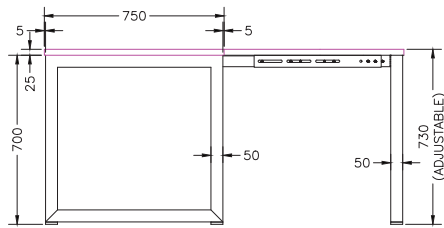

Size	Code
1200 - 1800	ST-AB1218
1800 - 2400	ST-AB1824

DOUBLE INLINE TECHNICAL DRAWING

DOUBLE INLINE FRAME COMPONENTS

ISOMETRIC VIEW

TOP VIEW

FRONT VIEW

SIDE VIEW

DOUBLE INLINE END LEG

Size	Code
1490W x 700H	ST-PR-15E

DOUBLE INLINE SHARED LEG

Size	Code
1400W X 700H	ST-INDS

ADJUSTABLE BEAM

Size	Code
1200 - 1800	ST-AB1218
1800 - 2400	ST-AB1824

WORKSTATION TECHNICAL DRAWING

WORKSTATION FRAME COMPONENTS

TOP VIEW

ISOMETRIC VIEW

FRONT VIEW

WORKSTATION END LEG

Size	Code
740W x 700H	ST-PR-75E

WORKSTATION MIDDLE LEG

Size	Code
700H	ST-WSL

120 DEGREE WORKSTATION MIDDLE LEG