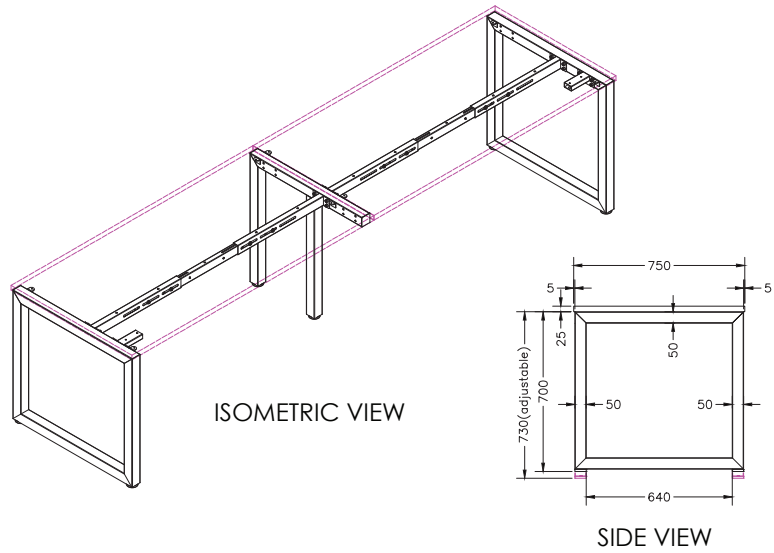

SINGLE INLINE TECHNICAL DRAWING

SINGLE INLINE FRAME COMPONENTS

Size	Code
740W x 700H	ST-PR-75E

Size	Code
700W x 700H	ST-INSS