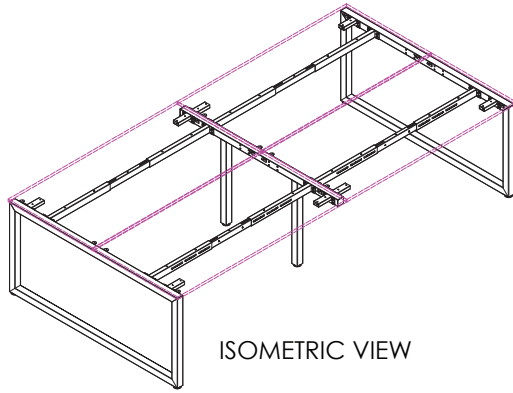

WHITE

SINGLE INLINE TECHNICAL DRAWING

SINGLE INLINE FRAME COMPONENTS

SINGLE INLINE END LEG

Size	Code
740W x 700H	ST-PR-75E

SINGLE INLINE SHARED LEG

Size	Code
700W x 700H	ST-INSS

ADJUSTABLE BEAM

Size	Code
1200 - 1800	ST-AB1218
1800 - 2400	ST-AB1824

DOUBLE INLINE TECHNICAL DRAWING

DOUBLE INLINE FRAME COMPONENTS

ISOMETRIC VIEW

TOP VIEW

FRONT VIEW

SIDE VIEW

DOUBLE INLINE END LEG