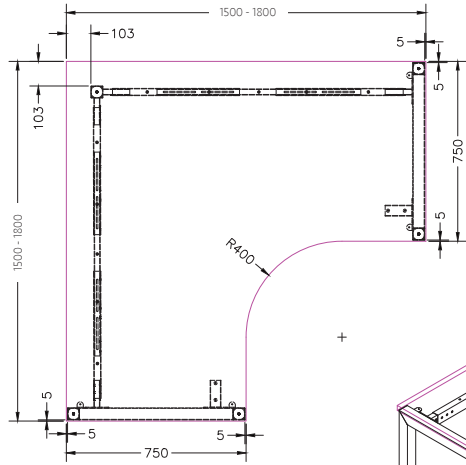

WHITE

SINGLE INLINE TECHNICAL DRAWING

SINGLE INLINE FRAME COMPONENTS

SINGLE INLINE END LEG

Size	Code
740W x 700H	ST-PR-75E

SINGLE INLINE SHARED LEG

Size	Code
700W x 700H	ST-INSS

ADJUSTABLE BEAM

Size	Code
1200 - 1800	ST-AB1218
1800 - 2400	ST-AB1824

DOUBLE INLINE TECHNICAL DRAWING

DOUBLE INLINE FRAME COMPONENTS

ISOMETRIC VIEW

TOP VIEW

FRONT VIEW

SIDE VIEW

DOUBLE INLINE END LEG

Size	Code
1490W x 700H	ST-PR-15E

DOUBLE INLINE SHARED LEG

Size	Code
1400W X 700H	ST-INDS

ADJUSTABLE BEAM

Size	Code
1200 - 1800	ST-AB1218
1800 - 2400	ST-AB1824

WORKSTATION TECHNICAL DRAWING

WORKSTATION FRAME COMPONENTS

TOP VIEW

ISOMETRIC VIEW

FRONT VIEW

WORKSTATION END LEG

Size	Code
740W x 700H	ST-PR-75E

WORKSTATION MIDDLE LEG

Size	Code
700H	ST-WSL

120 DEGREE WORKSTATION MIDDLE LEG