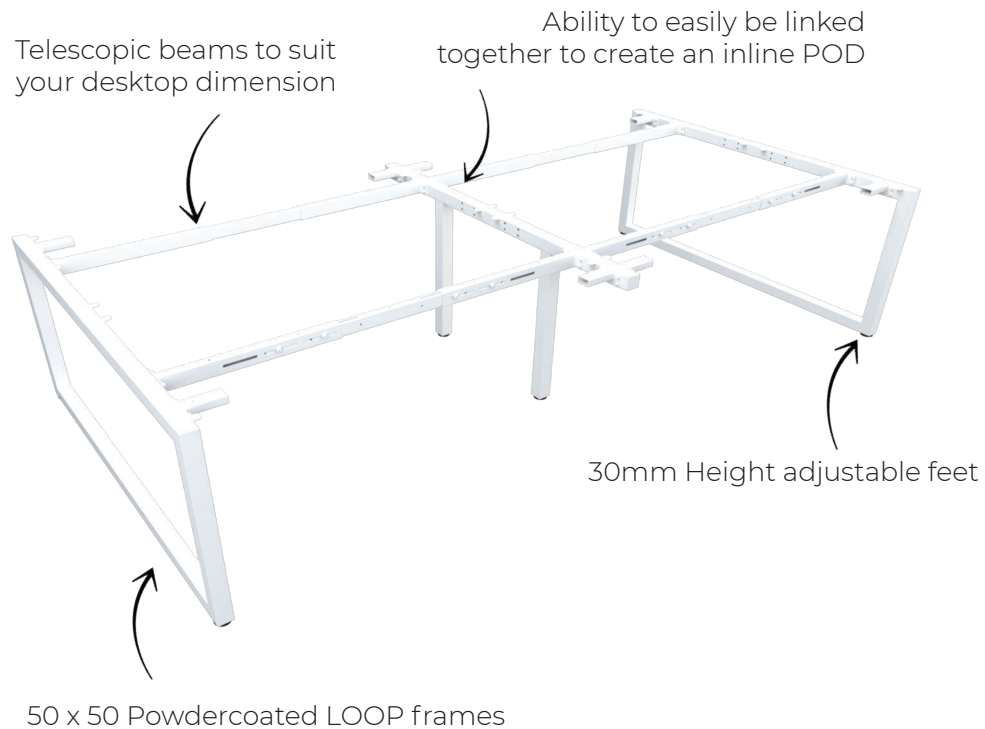

LOOP DESKING

360 LOOP DESIGN AND TIMELESS GOOD LOOKS

LOOP DESKING

Featuring a modern 360 loop design and timeless good looks. LOOP is the ultimate adaptable desk and the perfect addition to any office area. No need to compromise functionality for style, find the perfect configuration or design to satisfy the needs of your office. No business stays the same forever, LOOP frames easily link together, making the perfect solution for your evolving workspace.

Features

- 25mm tops with Cable Scallops
- 50mm x 50mm White or Black powdercoated LOOP steel frames
- 50mm x 30mm thick adjustable beams to suit your desktop dimension
- Recessed shared legs
- Height Adjustable feet 30mm
- Easily linked together either side-by-side, or back-to-back
- 10 Year Warranty

LOOP SINGLE INLINE DESKING

LOOP DOUBLE INLINE DESKING

1 PERSON SINGLE SIDED

Size	Scalloped	2 Cable Holes
1200 x 750	LP-INS127-1	LP-DK127*
1500 x 750	LP-INS157-1	LP-DK157**
1800 x 750	LP-INS187-1	LP-DK187**
2100 x 750	-	LP-DK217*