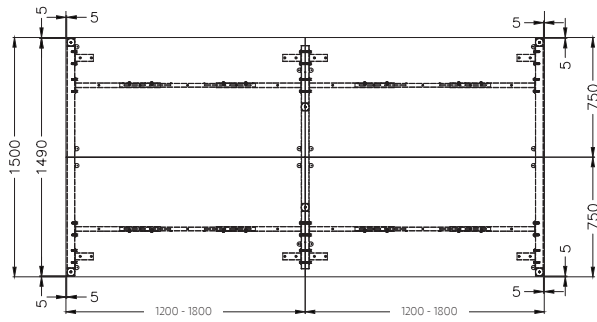

WHITE

SINGLE INLINE TECHNICAL DRAWING

SINGLE INLINE FRAME COMPONENTS

SINGLE INLINE END LEG

Size	Code
740W x 700H	ST-PR-75E

SINGLE INLINE SHARED LEG

Size	Code
700W x 700H	ST-INSS

ADJUSTABLE BEAM

Size	Code
1200 - 1800	ST-AB1218
1800 - 2400	ST-AB1824

DOUBLE INLINE TECHNICAL DRAWING

DOUBLE INLINE FRAME COMPONENTS

ISOMETRIC VIEW

TOP VIEW

FRONT VIEW

SIDE VIEW

DOUBLE INLINE END LEG