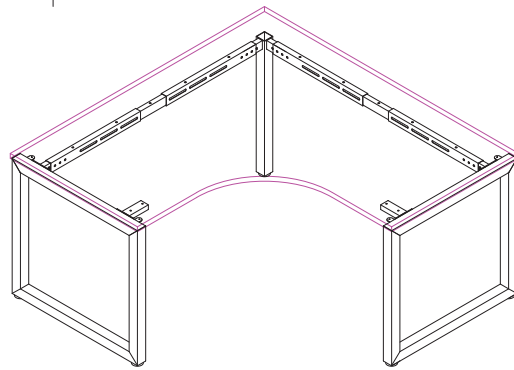

ISOMETRIC VIEW