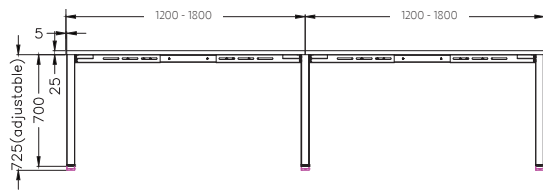

WHITE

SINGLE INLINE TECHNICAL DRAWING

SINGLE INLINE FRAME COMPONENTS

SINGLE INLINE END LEG

Size	Code
740W x 700H	ST-PR-75E

SINGLE INLINE SHARED LEG

Size	Code
700W x 700H	ST-INSS

ADJUSTABLE BEAM

Size	Code
1200 - 1800	ST-AB1218
1800 - 2400	ST-AB1824

DOUBLE INLINE TECHNICAL DRAWING

DOUBLE INLINE FRAME COMPONENTS

ISOMETRIC VIEW

TOP VIEW

FRONT VIEW

SIDE VIEW

DOUBLE INLINE END LEG