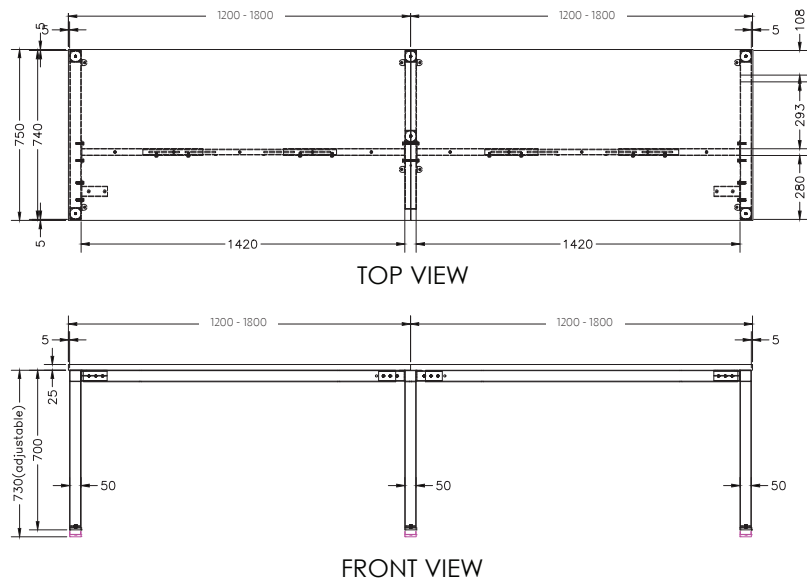

LOOP 120 DEGREE WORKSTATION

Size	Code
1200 x 1200 x 750	LP-120-3-127
1500 x 1500 x 750	LP-120-3-157

Custom made to order tops
Available with cable port or scallops
(Scallops not standard)

TOP

FRAME

WHITE

BLACK

WHITE

SINGLE INLINE TECHNICAL DRAWING

SINGLE INLINE FRAME COMPONENTS

SINGLE INLINE END LEG

Size	Code
740W x 700H	ST-PR-75E

SINGLE INLINE SHARED LEG

Size	Code
700W x 700H	ST-INSS

ADJUSTABLE BEAM

Size	Code
1200 - 1800	ST-AB1218
1800 - 2400	ST-AB1824

DOUBLE INLINE TECHNICAL DRAWING

DOUBLE INLINE FRAME COMPONENTS

ISOMETRIC VIEW

TOP VIEW

FRONT VIEW

SIDE VIEW

DOUBLE INLINE END LEG

TOP VIEW

ISOMETRIC VIEW

FRONT VIEW

WORKSTATION END LEG

Size	Code
740W x 700H	ST-PR-75E

WORKSTATION MIDDLE LEG

Size	Code
700H	ST-WSL

120 DEGREE WORKSTATION MIDDLE LEG