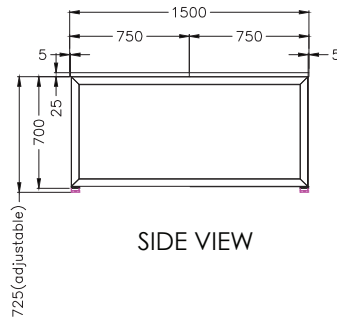

WHITE

SINGLE INLINE TECHNICAL DRAWING

SINGLE INLINE FRAME COMPONENTS

SINGLE INLINE END LEG

Size	Code
740W x 700H	ST-PR-75E

SINGLE INLINE SHARED LEG

Size	Code
700W x 700H	ST-INSS

ADJUSTABLE BEAM

Size	Code
1200 - 1800	ST-AB1218
1800 - 2400	ST-AB1824

DOUBLE INLINE TECHNICAL DRAWING

DOUBLE INLINE FRAME COMPONENTS

ISOMETRIC VIEW

TOP VIEW

FRONT VIEW

SIDE VIEW

DOUBLE INLINE END LEG

Size	Code
1490W x 700H	ST-PR-15E

DOUBLE INLINE SHARED LEG

Size	Code
1400W X 700H	ST-INDS

ADJUSTABLE BEAM

Size	Code
1200 - 1800	ST-AB1218
1800 - 2400	ST-AB1824

WORKSTATION TECHNICAL DRAWING

WORKSTATION FRAME COMPONENTS

TOP VIEW

ISOMETRIC VIEW

FRONT VIEW

WORKSTATION END LEG

Size	Code
740W x 700H	ST-PR-75E

WORKSTATION MIDDLE LEG

Size	Code
700H	ST-WSL

120 DEGREE WORKSTATION MIDDLE LEG