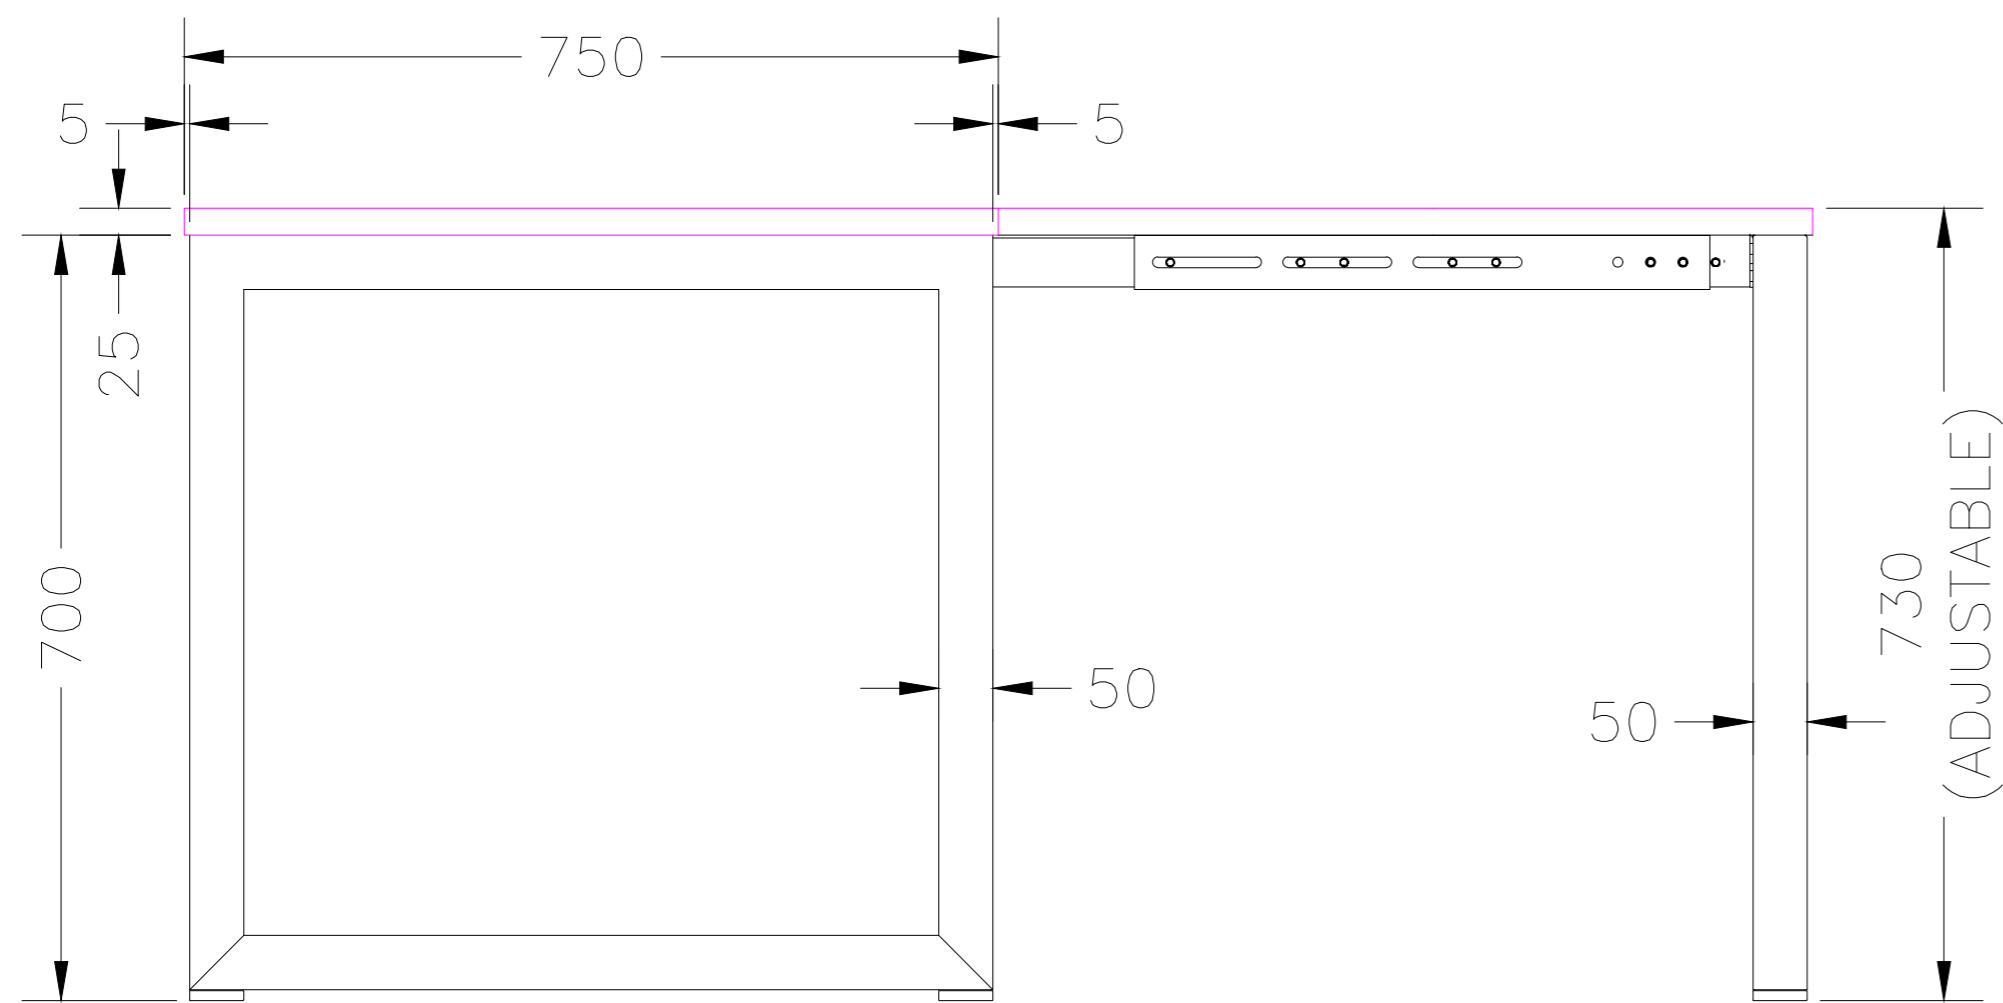

TOP VIEW

ISOMETRIC VIEW

FRONT VIEW

READY2GO FURNITURE

PRODUCT CODE:

LP-WS157

REMARKS:

WST15157 + LP-LE75 + ST-AB1218

ASSEMBLED SIZE:

1500L x 1500D x 730H

© 2020  
READY TO GO FURNITURE PTY LTD