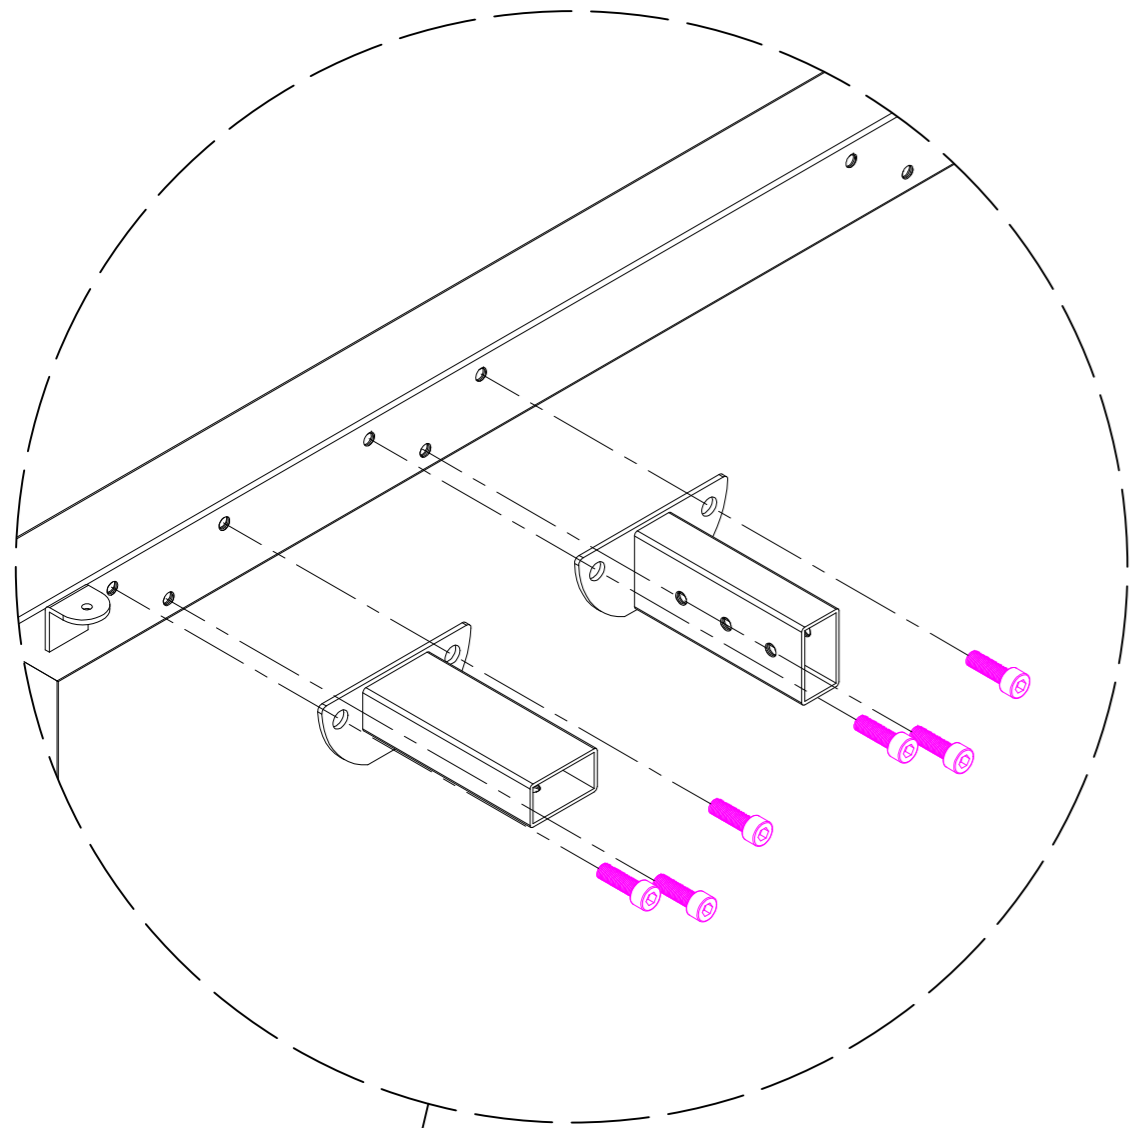

A		x4	B		x2	C		x8
D		x4				E		x64
F		x8	G		x12			

STEP 1

TOP VIEW

STEP 2

CAUTION:  
HEAVY

2 PERSON HEAVY  
ASSEMBLY

READY2GO FURNITURE

PRODUCT CODE: ST-WSX187  
ASSEMBLY INSTRUCTION-PART 1

ASSEMBLED SIZE:  
3600L x 3600D x 725H

REMARKS:  
WST18187 + ST-LE15 + ST-AB1218

© 2018  
READY TO GO FURNITURE PTY LTD