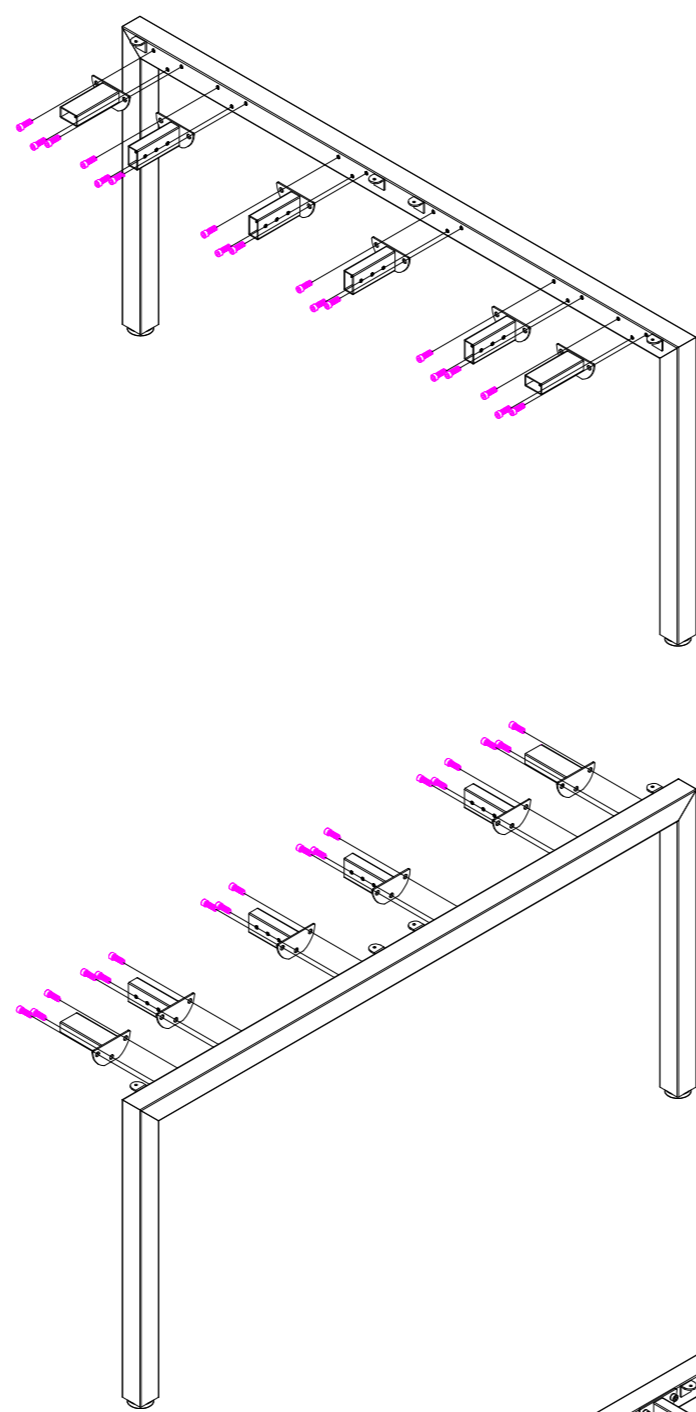

A		x4	B		x2	C		x8
D		x4				E		x64
F		x8	G		x12			

STEP 1

TOP VIEW

STEP 2

CAUTION:  
HEAVY

2 PERSON HEAVY  
ASSEMBLY

READY2GO FURNITURE

PRODUCT CODE: ST-WSX187  
ASSEMBLY INSTRUCTION-PART 1

ASSEMBLED SIZE:  
3600L x 3600D x 725H

REMARKS:  
WST18187 + ST-LE15 + ST-AB1218

© 2018  
READY TO GO FURNITURE PTY LTD