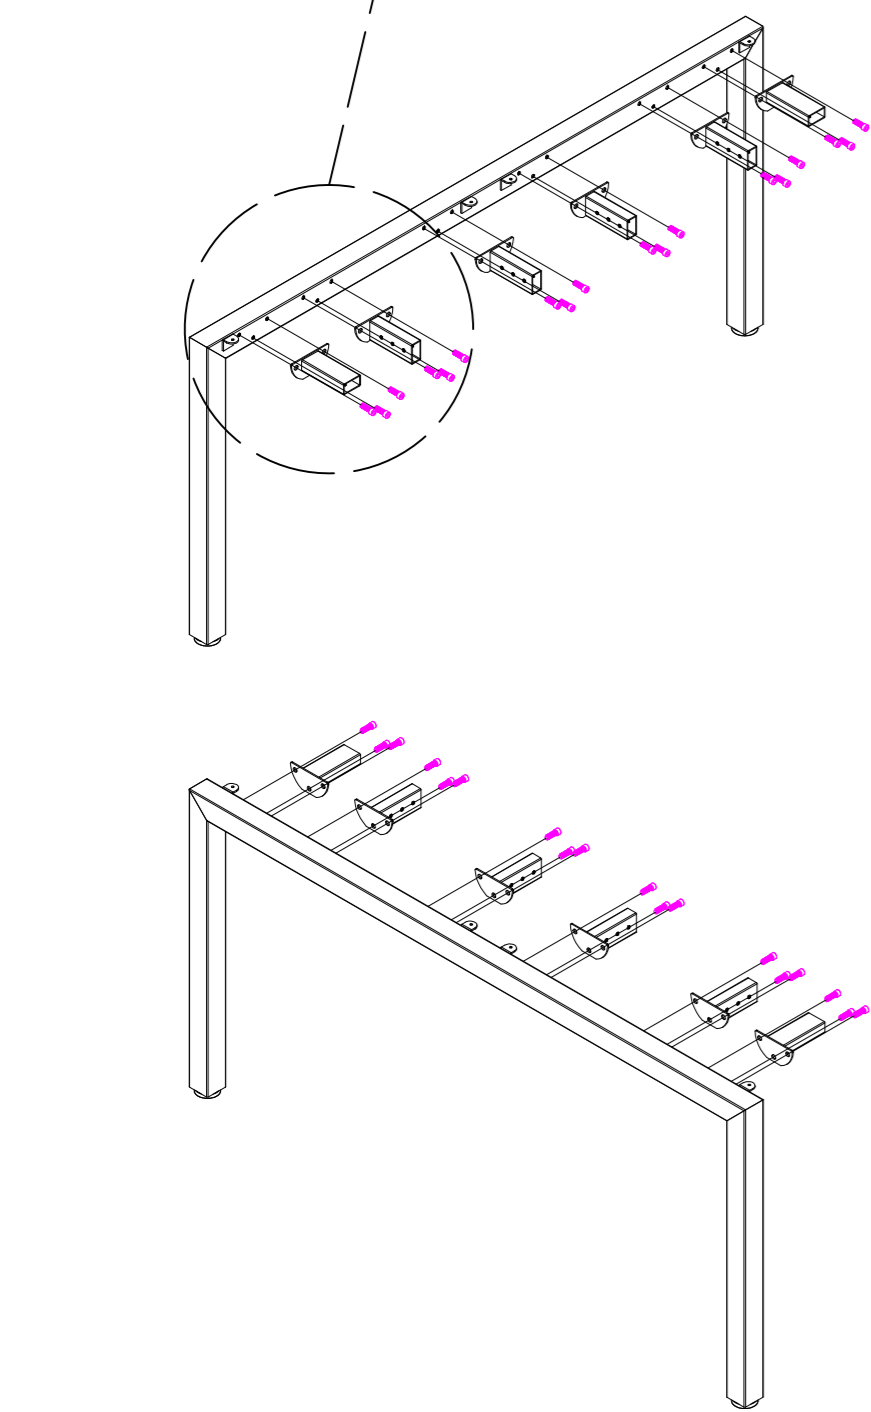

A		x4	B		x2	C		x8
D		x4				E		x64
F		x8	G		x12			

STEP 1

TOP VIEW

STEP 2

CAUTION:  
HEAVY

2 PERSON HEAVY  
ASSEMBLY

READY2GO FURNITURE

PRODUCT CODE: ST-WSX187  
ASSEMBLY INSTRUCTION-PART 1

ASSEMBLED SIZE:  
3600L x 3600D x 725H

REMARKS:  
WST18187 + ST-LE15 + ST-AB1218

© 2018  
READY TO GO FURNITURE PTY LTD