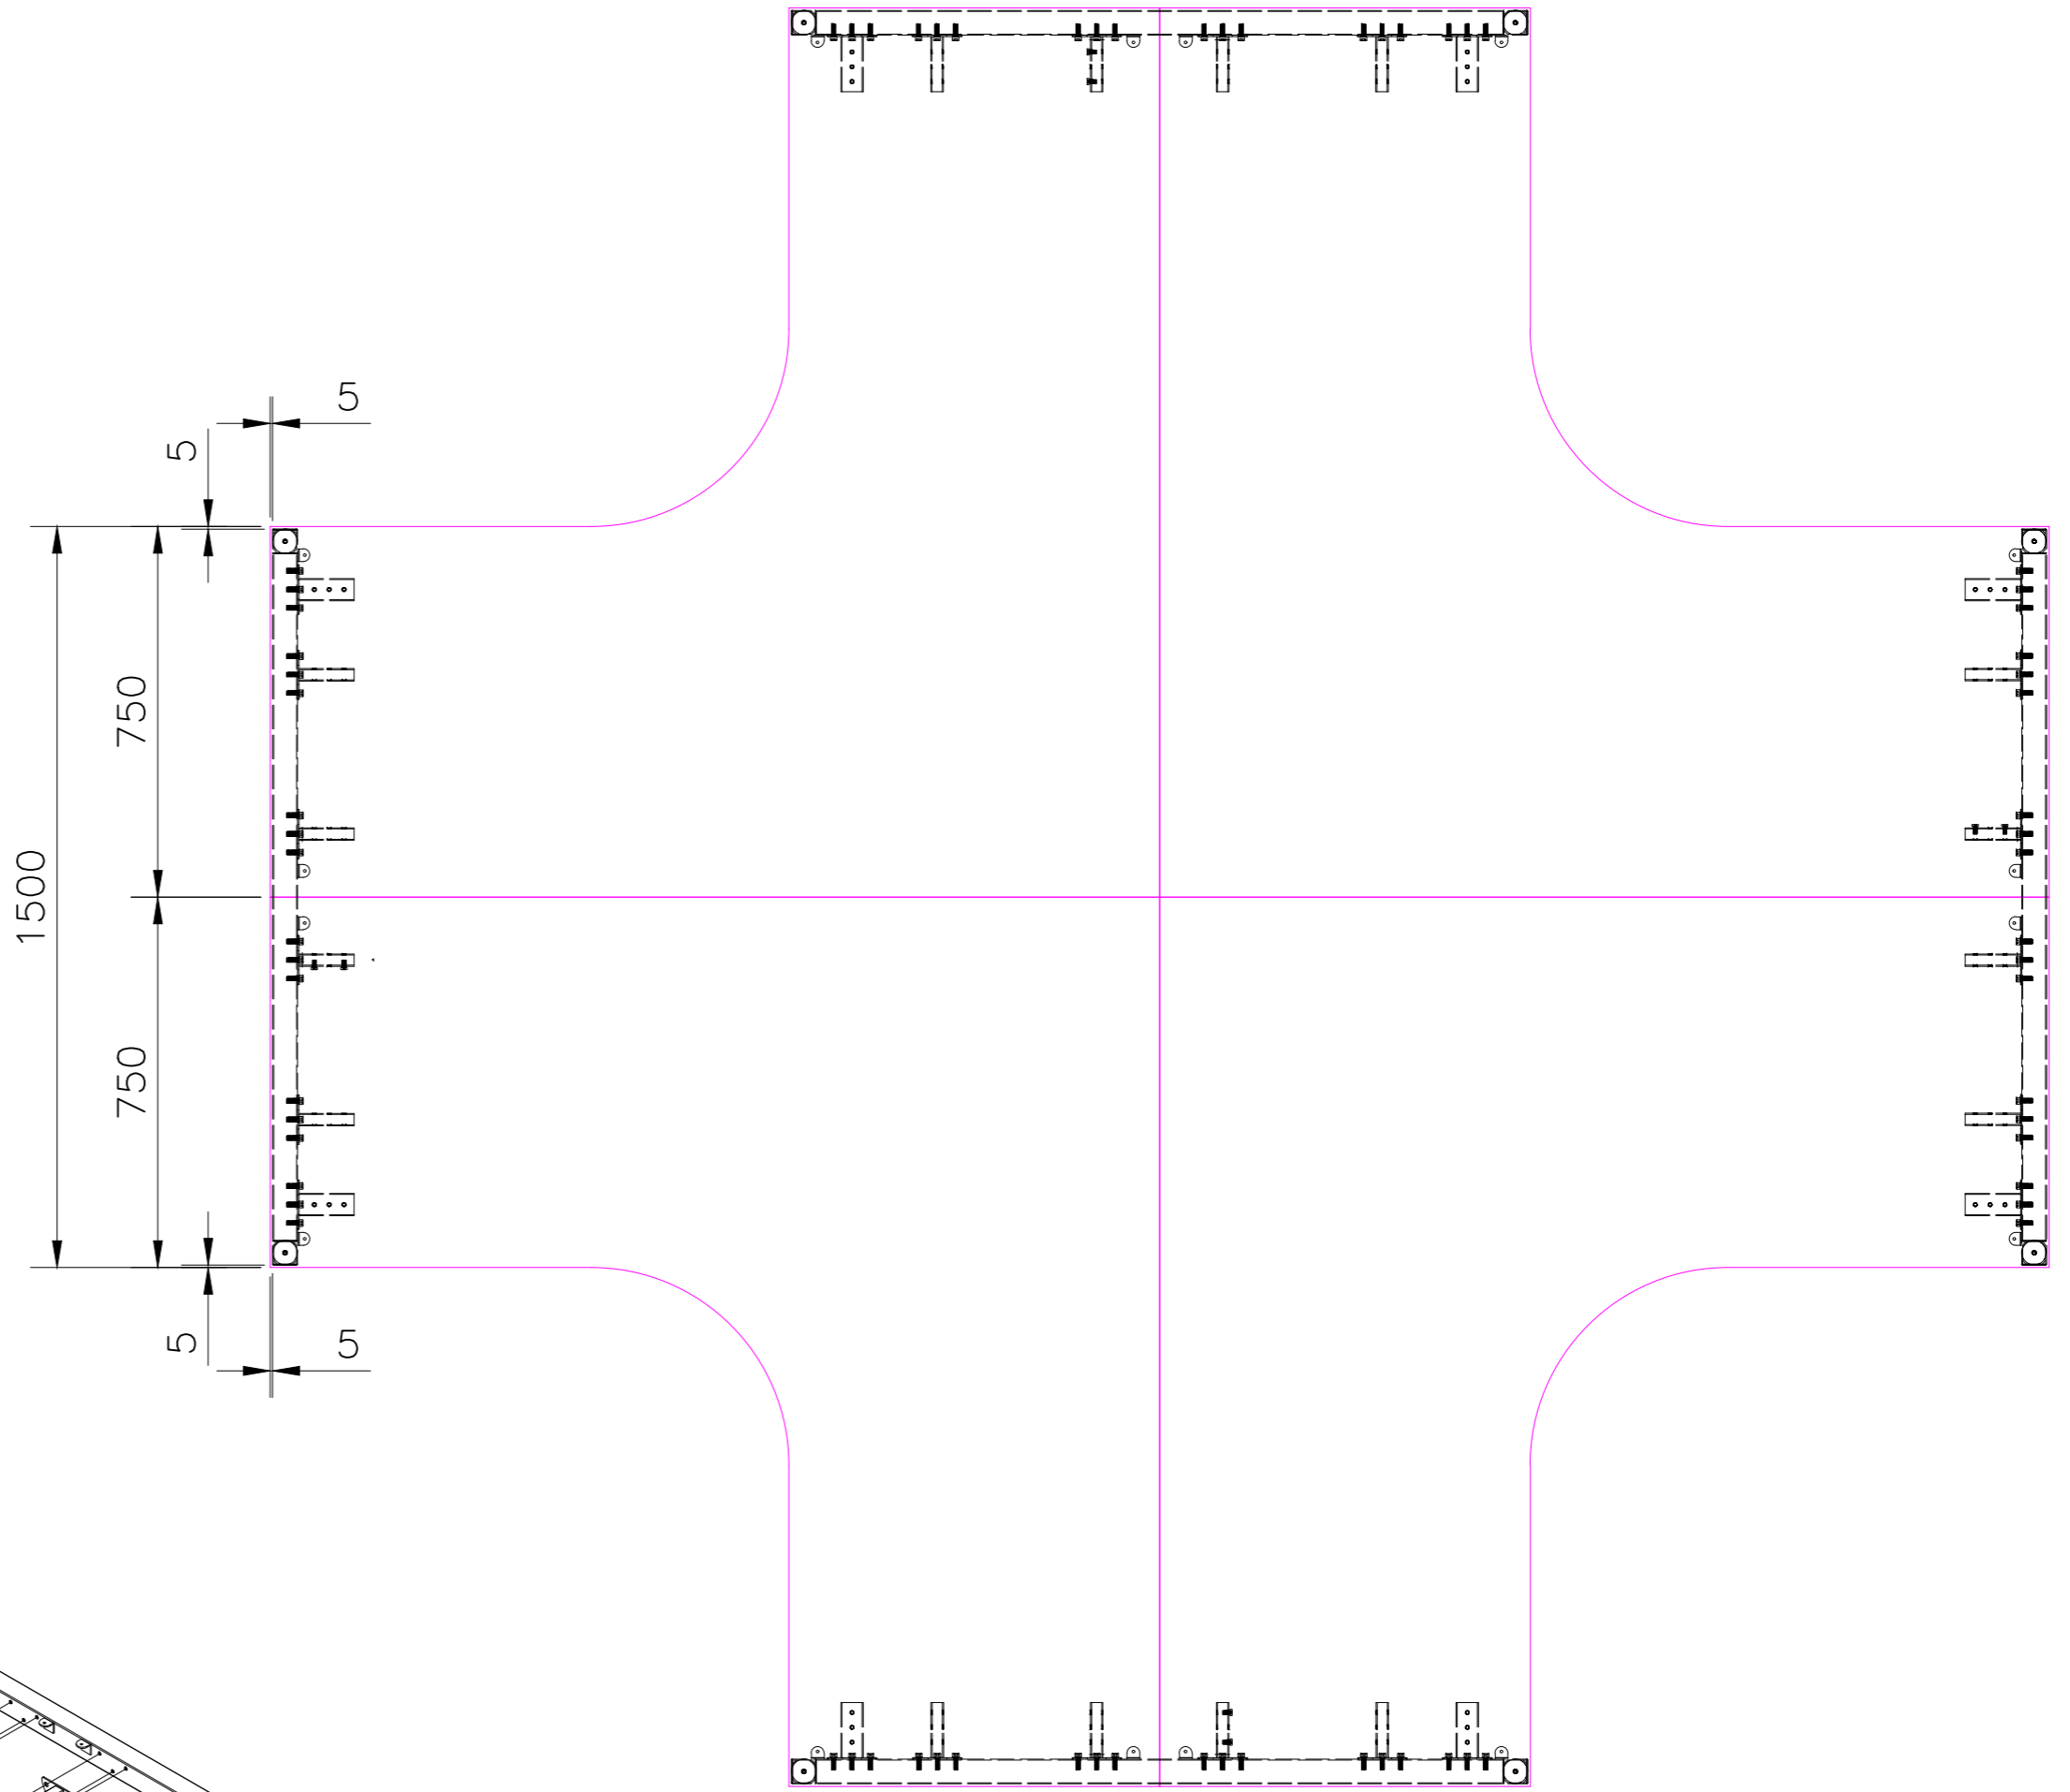

A		x4	B		x2	C		x8
D		x4				E		x64
F		x8	G		x12			

STEP 1

TOP VIEW

STEP 2

CAUTION:  
HEAVY

2 PERSON HEAVY  
ASSEMBLY

READY2GO FURNITURE

PRODUCT CODE: ST-WSX187  
ASSEMBLY INSTRUCTION-PART 1

ASSEMBLED SIZE:  
3600L x 3600D x 725H

REMARKS:  
WST18187 + ST-LE15 + ST-AB1218

© 2018  
READY TO GO FURNITURE PTY LTD