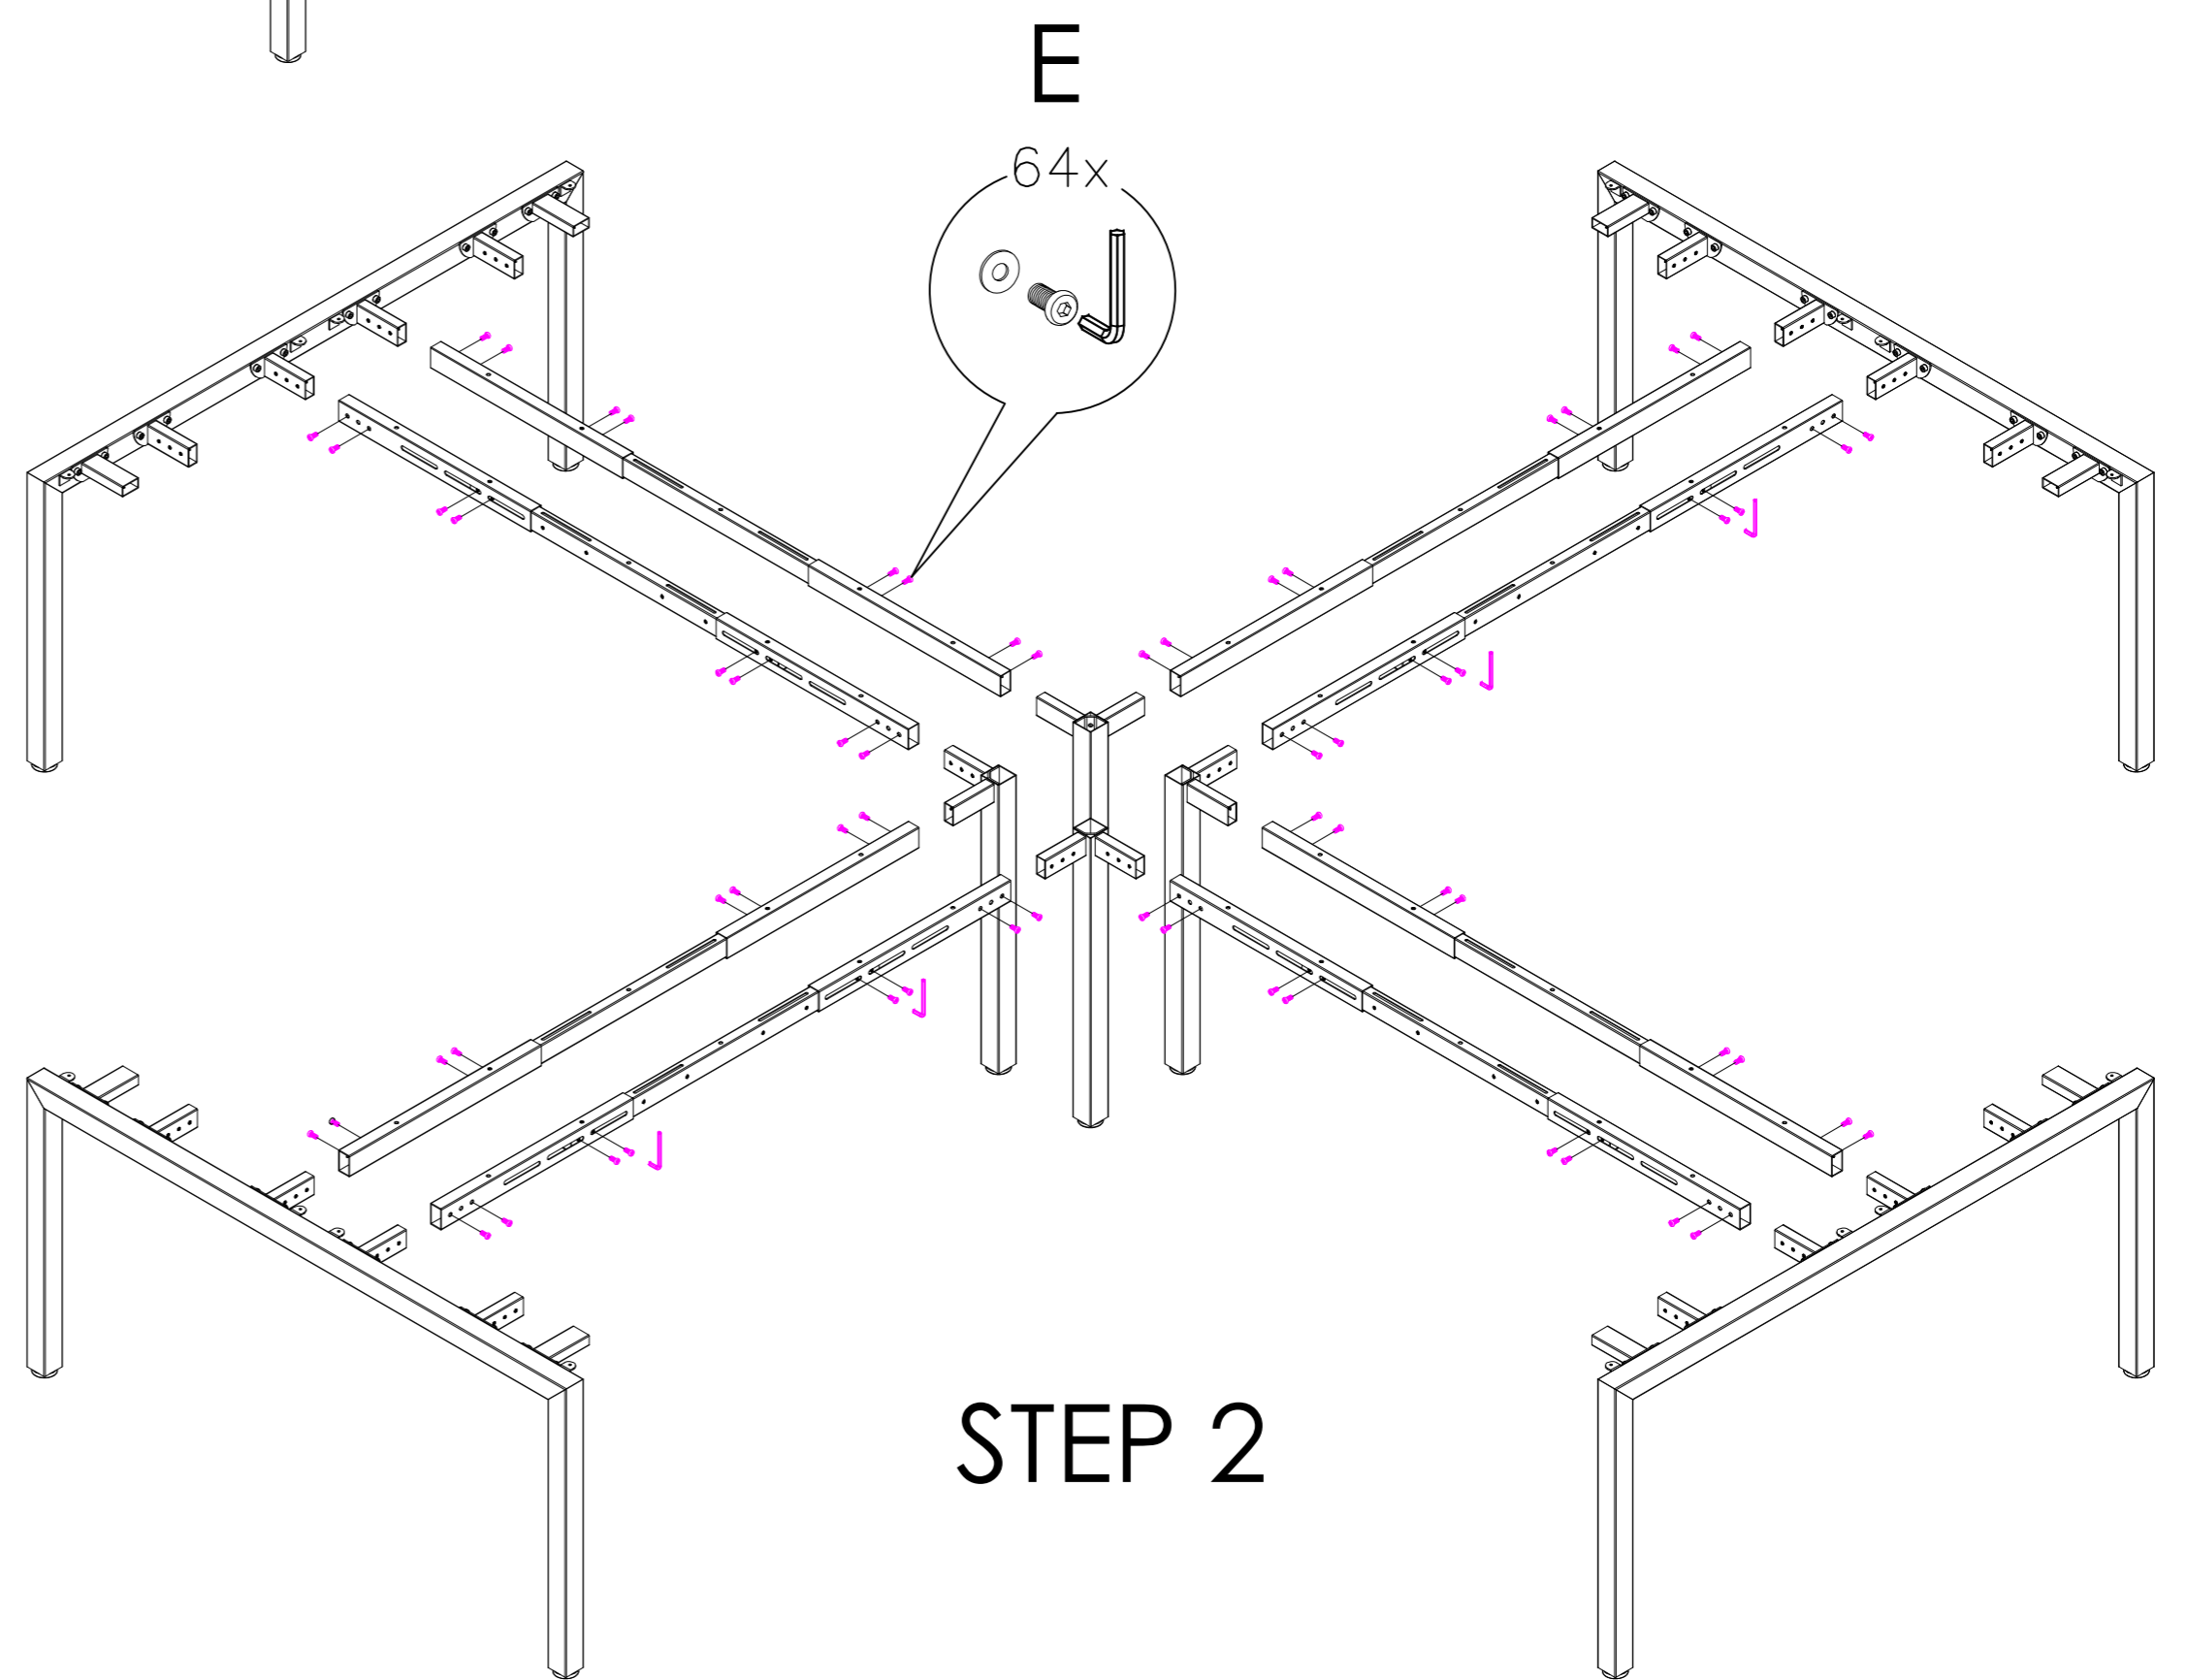

A		x4	B		x2	C		x8
D		x4				E		x64
F		x8	G		x12			

STEP 1

TOP VIEW

STEP 2

CAUTION:  
HEAVY

2 PERSON HEAVY  
ASSEMBLY

READY2GO FURNITURE

PRODUCT CODE: ST-WSX187  
ASSEMBLY INSTRUCTION-PART 1

ASSEMBLED SIZE:  
3600L x 3600D x 725H

REMARKS:  
WST18187 + ST-LE15 + ST-AB1218

© 2018  
READY TO GO FURNITURE PTY LTD