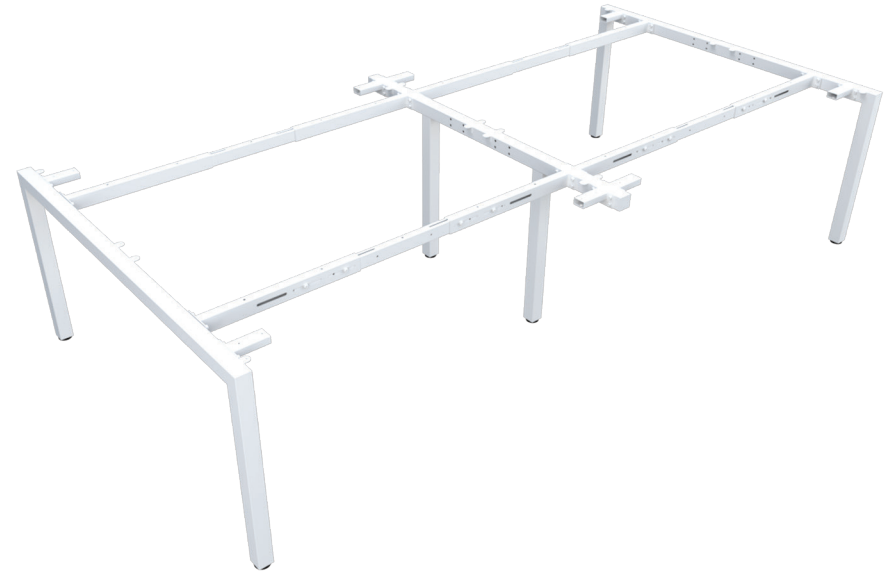

# DOUBLE INLINE FRAME COMPONENTS

ISOMETRIC VIEW

TOP VIEW

FRONT VIEW

SIDE VIEW

DOUBLE INLINE END LEG

Size	Code
1490W x 700H	ST-LE15

DOUBLE INLINE SHARED LEG