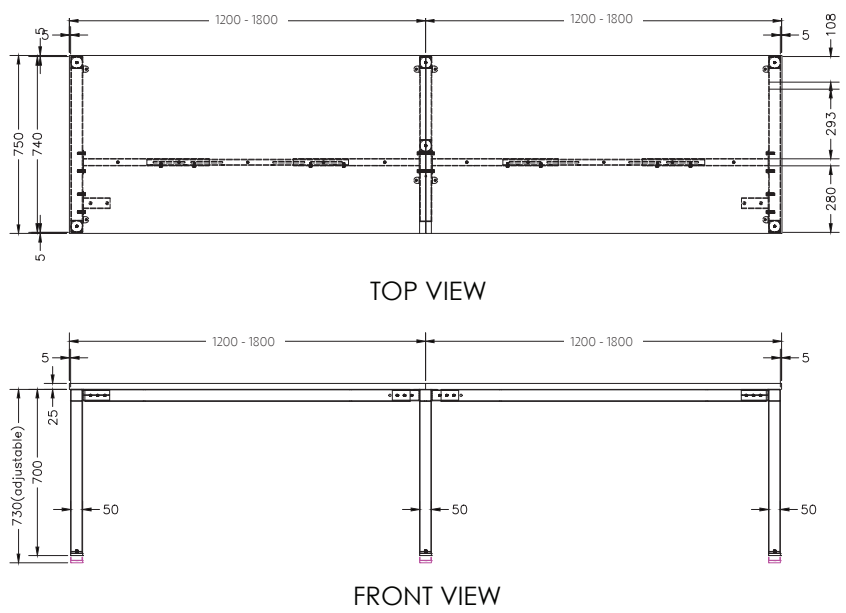

SINGLE INLINE TECHNICAL DRAWING

SINGLE INLINE FRAME COMPONENTS

Size	Code
740W x 700H	ST-LE75

Size	Code
700W x 700H	ST-INSS