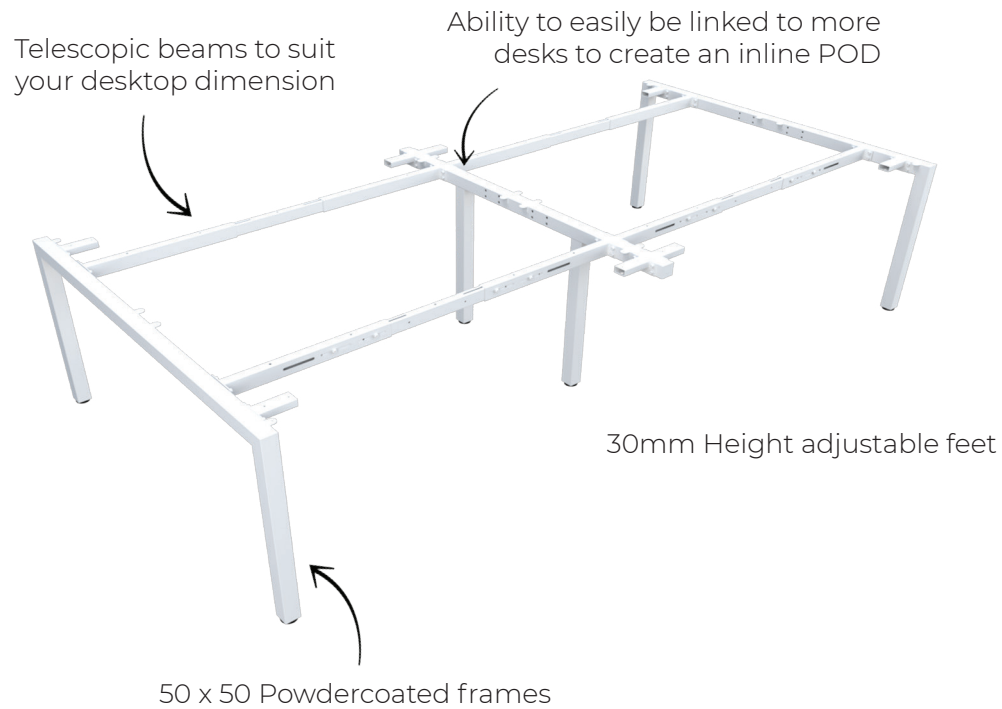

# STRATA DESKING

SLEEK LINES CREATE A MODERN AESTHETIC

## STRATA DESKING

Sleek lines create a modern aesthetic. STRATA is the ultimate adaptable desk and the perfect addition to any office area. Find the perfect configuration or design to satisfy the needs of your work space. STRATA desks easily link to each other, making the perfect solution for your evolving workspace. The sleek frames create extra room under your desk providing maximum space to vary leg posture throughout the day.

### Features

- 25mm tops with Cable Scallops
- 50mm x 50mm White or Black powdercoated steel frames
- 50mm x 30mm thick adjustable beams to suit your desktop dimension
- Recessed shared legs
- Height adjustable feet
- Ability to easily be linked to more desks, either side-by-side, or back-to-back
- 10 Year Warranty