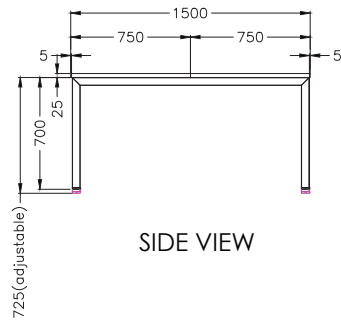

# DOUBLE INLINE FRAME COMPONENTS

ISOMETRIC VIEW

TOP VIEW

FRONT VIEW

SIDE VIEW

DOUBLE INLINE END LEG

Size	Code
1490W x 700H	ST-LE15

DOUBLE INLINE SHARED LEG

Size	Code
1400W X 700H	ST-INDS

ADJUSTABLE BEAM

Size	Code
1200 - 1800	ST-AB1218
1800 - 2400	ST-AB1824

FRAME

BLACK WHITE