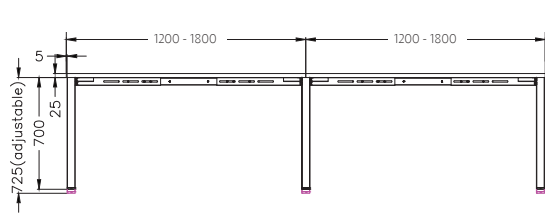

# DOUBLE INLINE TECHNICAL DRAWING

# DOUBLE INLINE FRAME COMPONENTS

ISOMETRIC VIEW

TOP VIEW

FRONT VIEW

SIDE VIEW

DOUBLE INLINE END LEG

Size	Code
1490W x 700H	ST-LE15

DOUBLE INLINE SHARED LEG