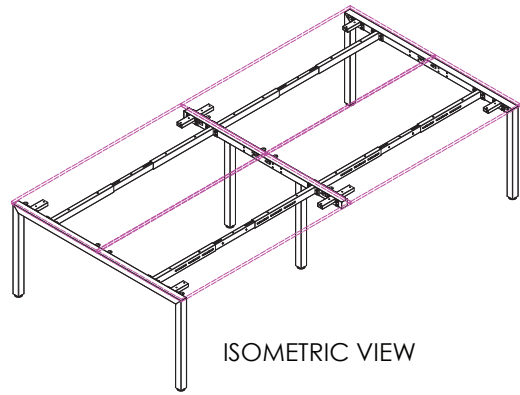

DOUBLE INLINE TECHNICAL DRAWING

DOUBLE INLINE FRAME COMPONENTS

ISOMETRIC VIEW