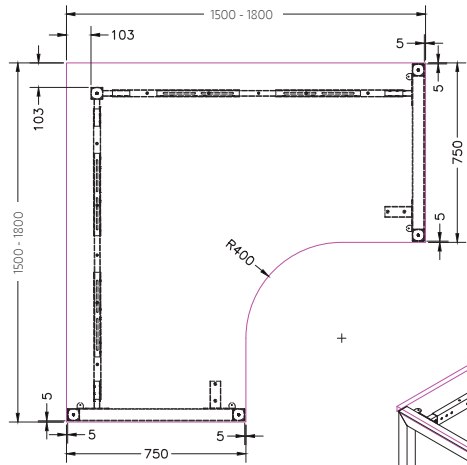

WORKSTATION TECHNICAL DRAWING

WORKSTATION FRAME COMPONENTS

TOP VIEW