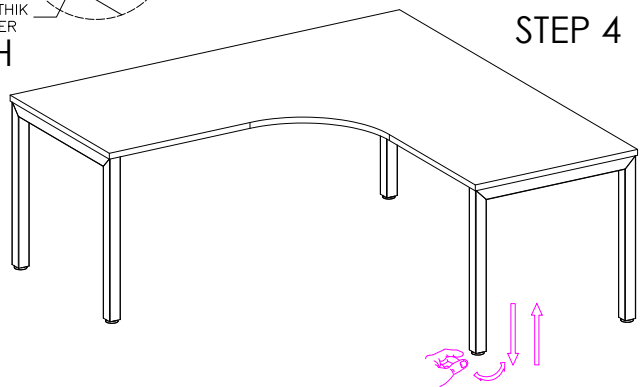

READY **2GO**

ASSEMBLY INSTRUCTIONS
STRATA Corner Workstation
ST-WS

A		x1	B		x1	C		x2
D		x1		E		x16		
F		x10	G		x4	H		x2

STEP 1

STEP 2

STEP 2

STEP 3

STEP 4

CAUTION:
HEAVY

2 PERSON HEAVY
ASSEMBLY

READY2GO FURNITURE

PRODUCT CODE: ST-WS187
ASSEMBLY INSTRUCTION
ASSEMBLED SIZE:
1800L x 1800D x 725H

REMARKS:
WST18187 + ST-LE75 + ST-AB1218
© 2018
READY TO GO FURNITURE PTY LTD