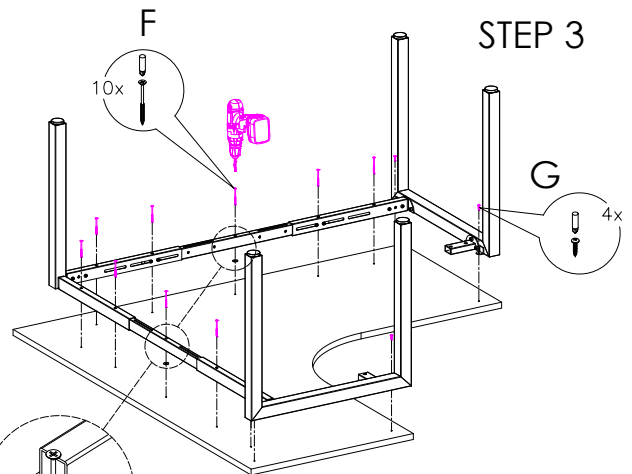

READY **2GO**

ASSEMBLY INSTRUCTIONS
STRATA Corner Workstation
ST-WS

A		x1	B		x1	C		x2
D		x1		E		x16		
F		x10	G		x4	H		x2

STEP 1

STEP 2

STEP 2

STEP 3

STEP 4

CAUTION:
HEAVY

2 PERSON HEAVY
ASSEMBLY

READY2GO FURNITURE

PRODUCT CODE: ST-WS187
ASSEMBLY INSTRUCTION
ASSEMBLED SIZE:
1800L x 1800D x 725H

REMARKS:
WST18187 + ST-LE75 + ST-AB1218
© 2018
READY TO GO FURNITURE PTY LTD