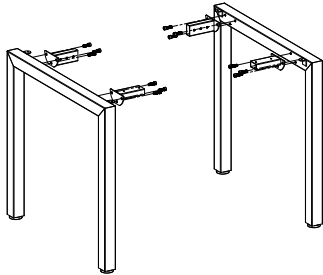

READY **2GO**

ASSEMBLY INSTRUCTIONS
STRATA Corner Workstation
ST-WS

A		x1	B		x1	C		x2
D		x1		E		x16		
F		x10	G		x4	H		x2

STEP 1

STEP 2

STEP 2

STEP 3

STEP 4

CAUTION:
HEAVY

2 PERSON HEAVY
ASSEMBLY

READY2GO FURNITURE

PRODUCT CODE: ST-WS187
ASSEMBLY INSTRUCTION
ASSEMBLED SIZE:
1800L x 1800D x 725H

REMARKS:
WST18187 + ST-LE75 + ST-AB1218
© 2018
READY TO GO FURNITURE PTY LTD