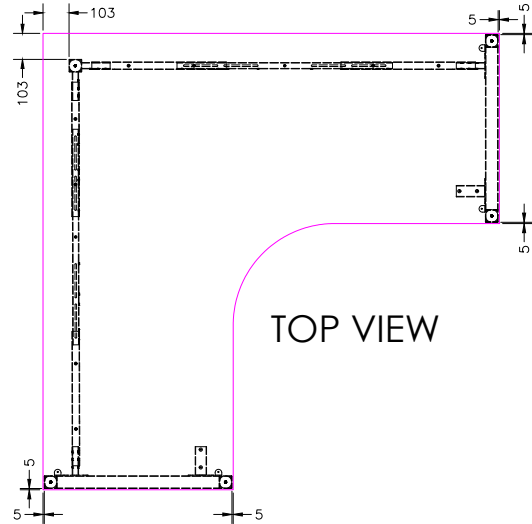

READY **2GO**

ASSEMBLY INSTRUCTIONS
STRATA Corner Workstation
ST-WS

A		x1	B		x1	C		x2
D		x1		E		x16		
F		x10	G		x4	H		x2

STEP 1

STEP 2

STEP 2

STEP 3

STEP 4

CAUTION:
HEAVY

2 PERSON HEAVY
ASSEMBLY

READY2GO FURNITURE

PRODUCT CODE: ST-WS187
ASSEMBLY INSTRUCTION
ASSEMBLED SIZE:
1800L x 1800D x 725H

REMARKS:
WST18187 + ST-LE75 + ST-AB1218
© 2018
READY TO GO FURNITURE PTY LTD