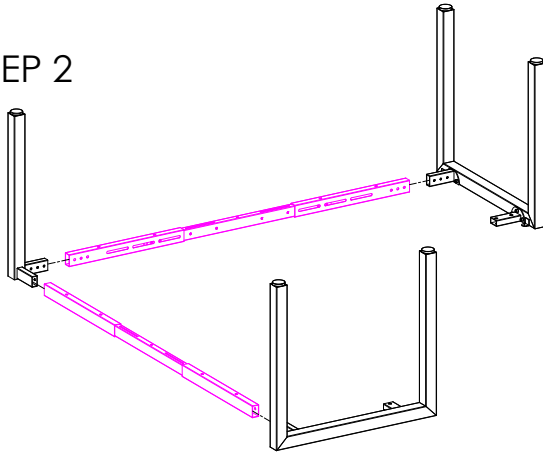

READY **2GO**

ASSEMBLY INSTRUCTIONS
STRATA Corner Workstation
ST-WS

A		x1	B		x1	C		x2
D		x1		E		x16		
F		x10	G		x4	H		x2

STEP 1

STEP 2

STEP 2

STEP 3

STEP 4

CAUTION:
HEAVY

2 PERSON HEAVY
ASSEMBLY

READY2GO FURNITURE

PRODUCT CODE: ST-WS187
ASSEMBLY INSTRUCTION
ASSEMBLED SIZE:
1800L x 1800D x 725H

REMARKS:
WST18187 + ST-LE75 + ST-AB1218
© 2018
READY TO GO FURNITURE PTY LTD