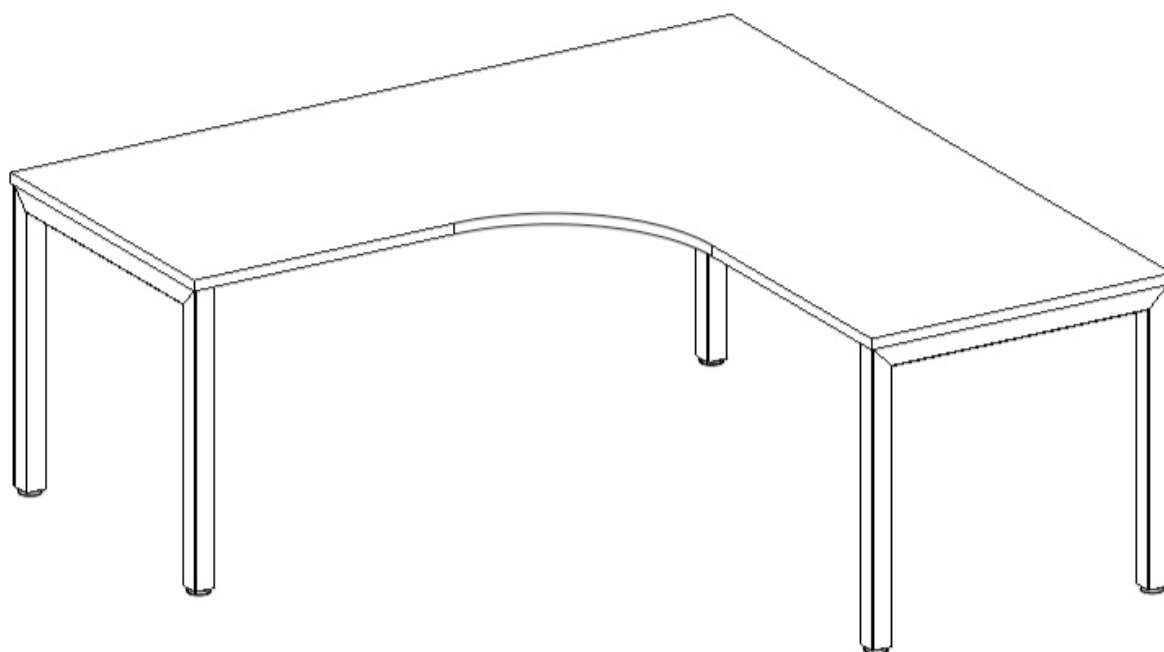

READY **2GO**

ASSEMBLY INSTRUCTIONS
STRATA Corner Workstation
ST-WS

A		x1	B		x1	C		x2
D		x1		E		x16		
F		x10	G		x4	H		x2

STEP 1

STEP 2

STEP 2

STEP 3

STEP 4

CAUTION:
HEAVY

2 PERSON HEAVY
ASSEMBLY

READY2GO FURNITURE

PRODUCT CODE: ST-WS187
ASSEMBLY INSTRUCTION
ASSEMBLED SIZE:
1800L x 1800D x 725H

REMARKS:
WST18187 + ST-LE75 + ST-AB1218
© 2018
READY TO GO FURNITURE PTY LTD