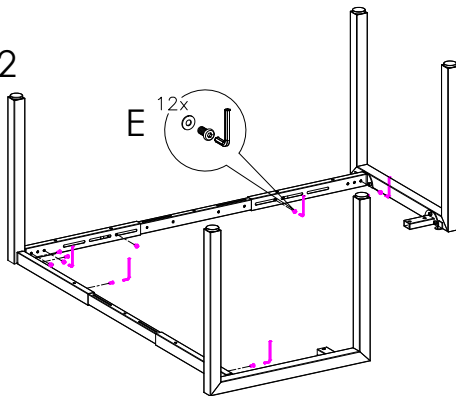

READY **2GO**

ASSEMBLY INSTRUCTIONS
STRATA Corner Workstation
ST-WS

A		x1	B		x1	C		x2
D		x1		E		x16		
F		x10	G		x4	H		x2

STEP 1

STEP 2

STEP 2

STEP 3

STEP 4

CAUTION:
HEAVY

2 PERSON HEAVY
ASSEMBLY

READY2GO FURNITURE

PRODUCT CODE: ST-WS187
ASSEMBLY INSTRUCTION
ASSEMBLED SIZE:
1800L x 1800D x 725H

REMARKS:
WST18187 + ST-LE75 + ST-AB1218
© 2018
READY TO GO FURNITURE PTY LTD