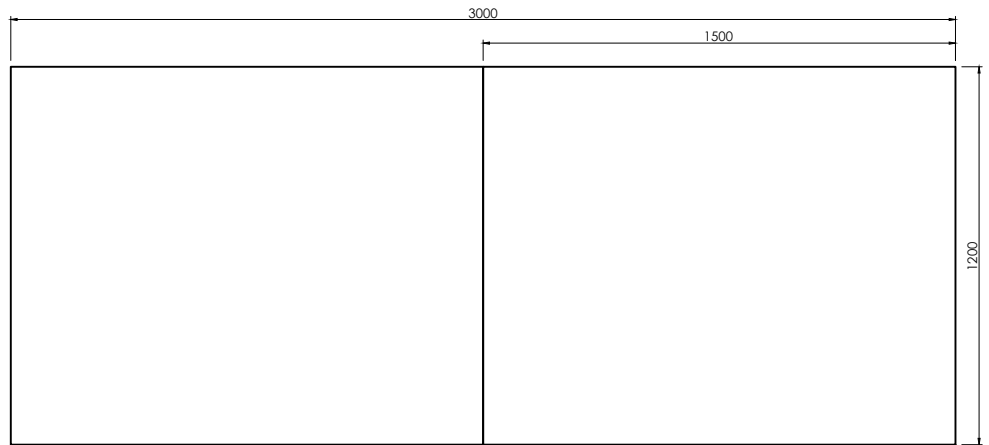

ISOMETRIC VIEW

SIDE VIEW

TOP VIEW

FRONT VIEW

ISOMETRIC VIEW

TOP VIEW

SIDE VIEW

FRONT VIEW

READY2GO FURNITURE

PRODUCT CODE:
R2O - TBR30

ASSEMBLED SIZE:
730H x 3000W x 1200D

REMARKS:

© 2018
READY TO GO FURNITURE PTY LTD