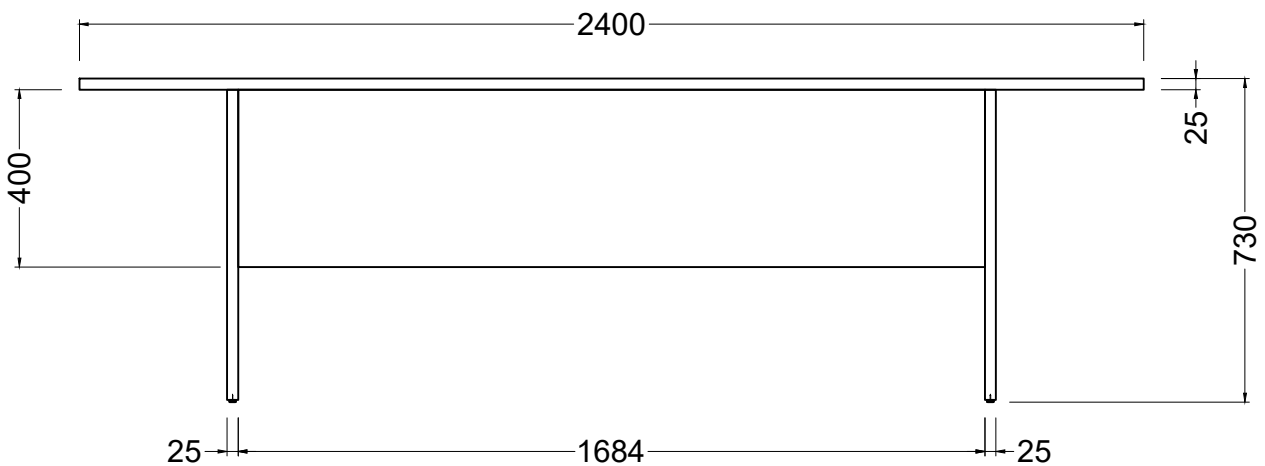

ISOMETRIC VIEW

SIDE VIEW

TOP VIEW

FRONT VIEW

ISOMETRIC VIEW

TOP VIEW

SIDE VIEW

FRONT VIEW

READY2GO FURNITURE

PRODUCT CODE:
R2O - TBR30

ASSEMBLED SIZE:
730H x 3000W x 1200D

REMARKS:

© 2018
READY TO GO FURNITURE PTY LTD