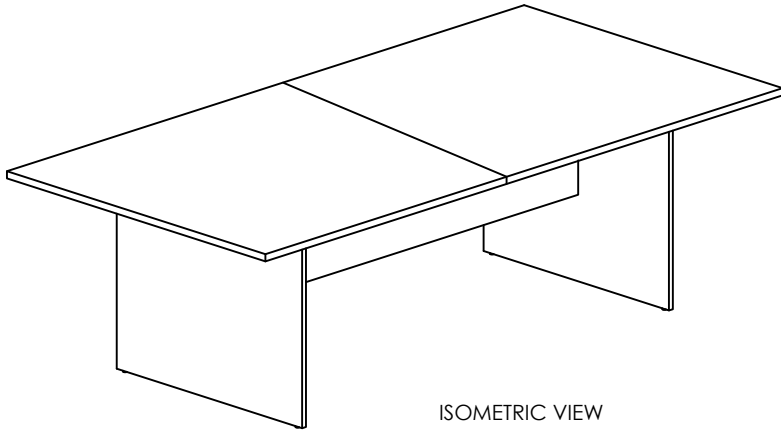

ISOMETRIC VIEW

SIDE VIEW

TOP VIEW

FRONT VIEW

ISOMETRIC VIEW

TOP VIEW

SIDE VIEW

FRONT VIEW

READY2GO FURNITURE

PRODUCT CODE:
R2O - TBR30

ASSEMBLED SIZE:
730H x 3000W x 1200D

REMARKS:

© 2018
READY TO GO FURNITURE PTY LTD