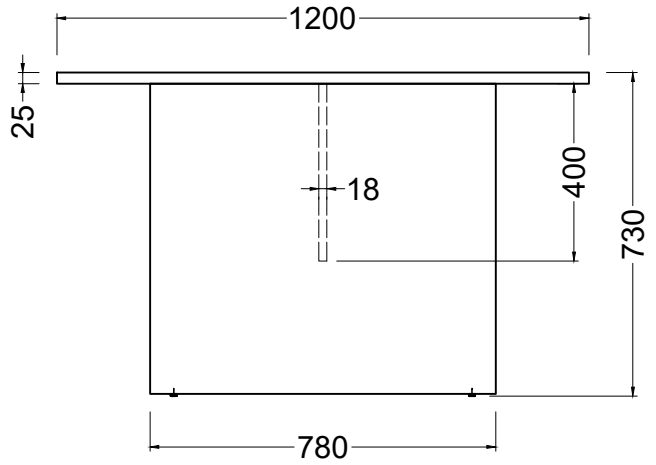

ISOMETRIC VIEW

SIDE VIEW

TOP VIEW

FRONT VIEW

ISOMETRIC VIEW

TOP VIEW

SIDE VIEW

FRONT VIEW

READY2GO FURNITURE

PRODUCT CODE:
R2O - TBR30

ASSEMBLED SIZE:
730H x 3000W x 1200D

REMARKS:

© 2018
READY TO GO FURNITURE PTY LTD