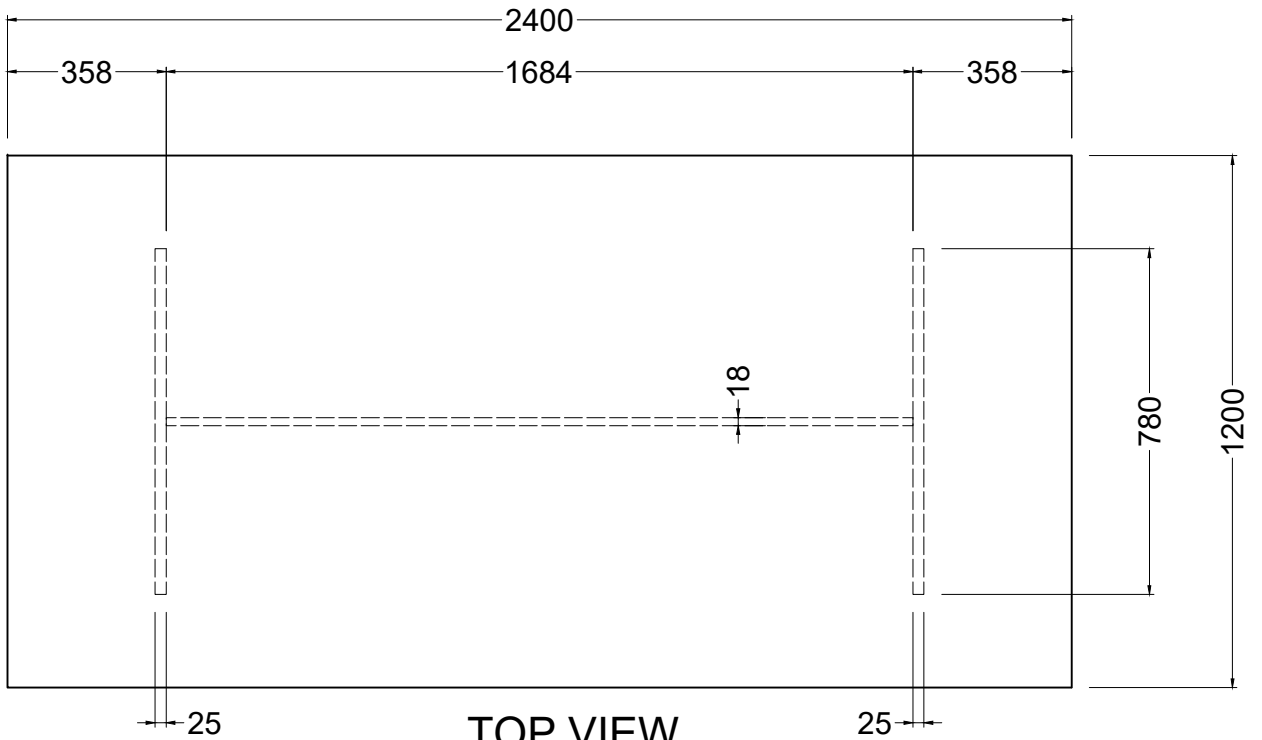

ISOMETRIC VIEW

SIDE VIEW

TOP VIEW

FRONT VIEW

ISOMETRIC VIEW

TOP VIEW

SIDE VIEW

FRONT VIEW

READY2GO FURNITURE

PRODUCT CODE:
R2O - TBR30

ASSEMBLED SIZE:
730H x 3000W x 1200D

REMARKS:

© 2018
READY TO GO FURNITURE PTY LTD