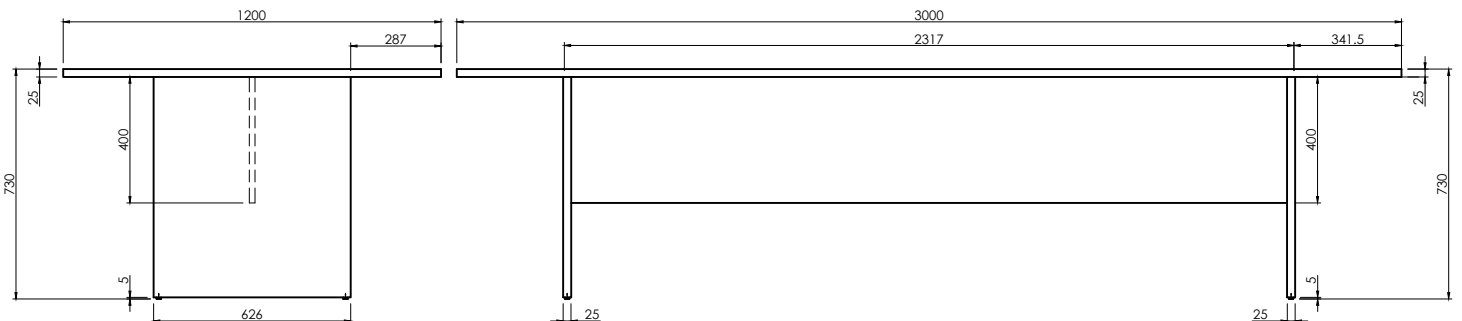

ISOMETRIC VIEW

SIDE VIEW

TOP VIEW

FRONT VIEW

ISOMETRIC VIEW

TOP VIEW

SIDE VIEW

FRONT VIEW

READY2GO FURNITURE

PRODUCT CODE:
R2O - TBR30

ASSEMBLED SIZE:
730H x 3000W x 1200D

REMARKS:

© 2018
READY TO GO FURNITURE PTY LTD