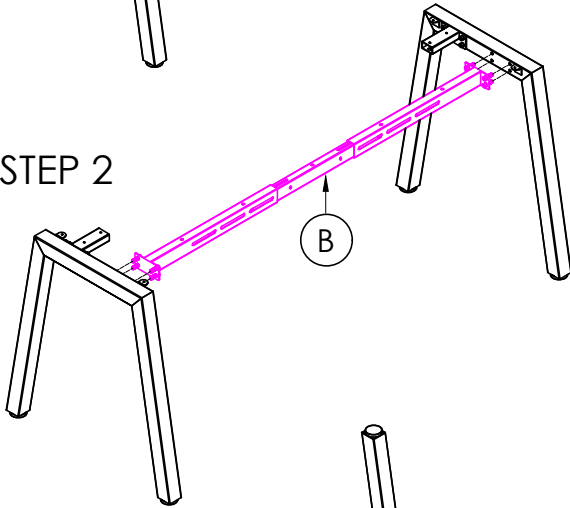

A	VARIOUS SIZES DESKTOP	x1	C	2x AN-LE75	x1	D	M6 x 20mm BUTTON HEAD ALLEN BOLT	x4
B	ST-AB1218 ADJUSTABLE BEAM	x1				E	70mm CHIPBOARD SCREW	x5
F	100mm x 50mm BRACKET	x2	G	3mm SPACER	x1	H	25mm CHIPBOARD SCREW	x4

STEP 1

STEP 2

STEP 3

STEP 4

FINAL

CAUTION:
HEAVY

2 PERSON HEAVY
ASSEMBLY

READY2GO FURNITURE

PRODUCT CODE:
AN-INS157-1
ASSEMBLY INSTRUCTION

ASSEMBLED SIZE:
1500L x 750D x 730H

REMARKS:
AN-LE75 + ST-AB1218

© 2020
READY TO GO FURNITURE PTY LTD