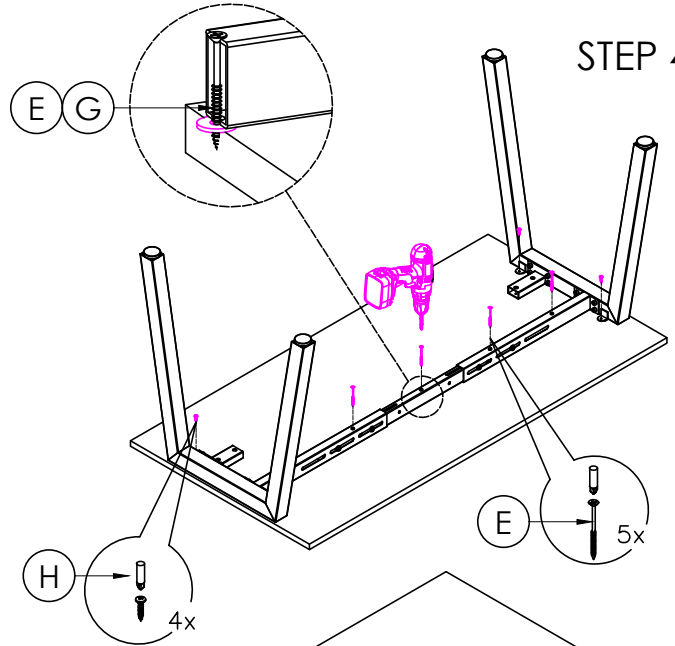

A	VARIOUS SIZES DESKTOP	x1	C	2x AN-LE75	x1	D	M6 x 20mm BUTTON HEAD ALLEN BOLT	x4
B	ST-AB1218 ADJUSTABLE BEAM	x1				E	70mm CHIPBOARD SCREW	x5
F	100mm x 50mm BRACKET	x2	G	3mm SPACER	x1	H	25mm CHIPBOARD SCREW	x4

STEP 1

STEP 2

STEP 3

STEP 4

FINAL

CAUTION:
HEAVY

2 PERSON HEAVY
ASSEMBLY

READY2GO FURNITURE

PRODUCT CODE:
AN-INS157-1
ASSEMBLY INSTRUCTION

ASSEMBLED SIZE:
1500L x 750D x 730H

REMARKS:
AN-LE75 + ST-AB1218

© 2020
READY TO GO FURNITURE PTY LTD