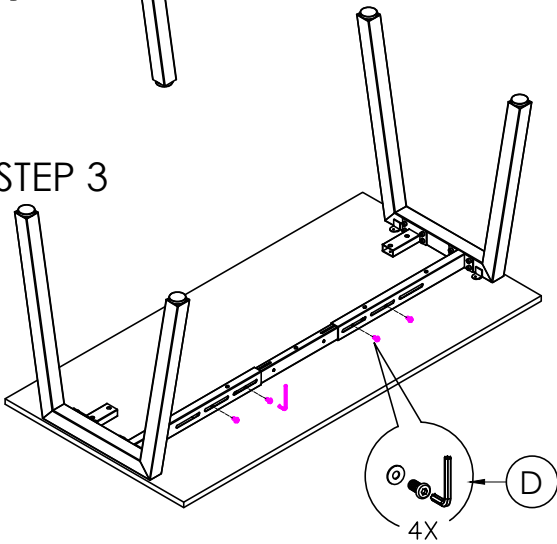

A	VARIOUS SIZES DESKTOP	x1	C	2x AN-LE75	x1	D	M6 x 20mm BUTTON HEAD ALLEN BOLT	x4
B	ST-AB1218 ADJUSTABLE BEAM	x1				E	70mm CHIPBOARD SCREW	x5
F	100mm x 50mm BRACKET	x2	G	3mm SPACER	x1	H	25mm CHIPBOARD SCREW	x4

STEP 1

STEP 2

STEP 3

STEP 4

FINAL

CAUTION:
HEAVY

2 PERSON HEAVY
ASSEMBLY

READY2GO FURNITURE

PRODUCT CODE:
AN-INS157-1
ASSEMBLY INSTRUCTION

ASSEMBLED SIZE:
1500L x 750D x 730H

REMARKS:
AN-LE75 + ST-AB1218

© 2020
READY TO GO FURNITURE PTY LTD