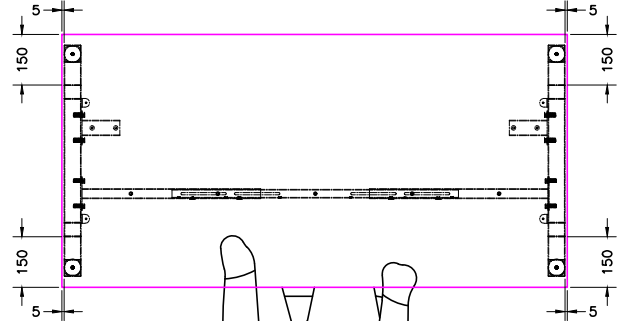

A	VARIOUS SIZES DESKTOP	x1	C	2x AN-LE75	x1	D	M6 x 20mm BUTTON HEAD ALLEN BOLT	x4
B	ST-AB1218 ADJUSTABLE BEAM	x1				E	70mm CHIPBOARD SCREW	x5
F	100mm x 50mm BRACKET	x2	G	3mm SPACER	x1	H	25mm CHIPBOARD SCREW	x4

STEP 1

STEP 2

STEP 3

STEP 4

FINAL

CAUTION:
HEAVY

2 PERSON HEAVY
ASSEMBLY

READY2GO FURNITURE

PRODUCT CODE:
AN-INS157-1
ASSEMBLY INSTRUCTION

ASSEMBLED SIZE:
1500L x 750D x 730H

REMARKS:
AN-LE75 + ST-AB1218

© 2020
READY TO GO FURNITURE PTY LTD