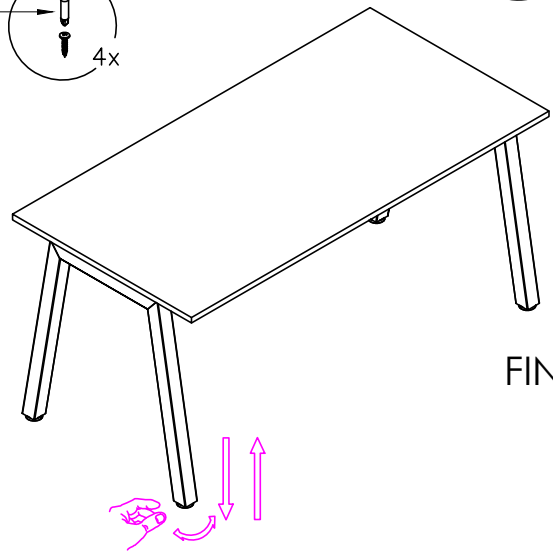

FINAL

CAUTION:
HEAVY

2 PERSON HEAVY
ASSEMBLY

READY2GO FURNITURE

PRODUCT CODE:
AN-INS157-1
ASSEMBLY INSTRUCTION

ASSEMBLED SIZE:
1500L x 750D x 730H

REMARKS:
AN-LE75 + ST-AB1218

© 2020
READY TO GO FURNITURE PTY LTD