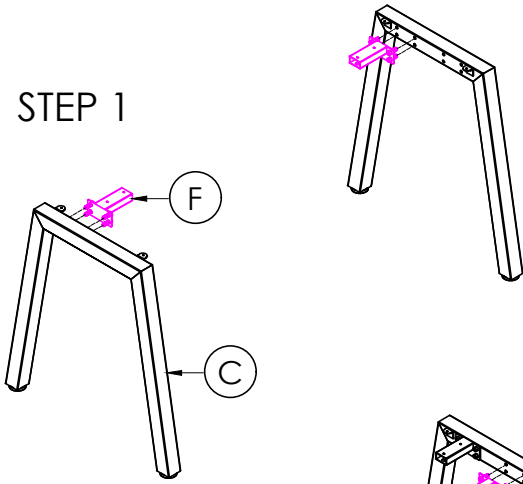

A	VARIOUS SIZES DESKTOP	x1	C	2x AN-LE75	x1	D	M6 x 20mm BUTTON HEAD ALLEN BOLT	x4
B	ST-AB1218 ADJUSTABLE BEAM	x1				E	70mm CHIPBOARD SCREW	x5
F	100mm x 50mm BRACKET	x2	G	3mm SPACER	x1	H	25mm CHIPBOARD SCREW	x4

STEP 1

STEP 2

STEP 3

STEP 4

FINAL

CAUTION:
HEAVY

2 PERSON HEAVY
ASSEMBLY

READY2GO FURNITURE

PRODUCT CODE:
AN-INS157-1
ASSEMBLY INSTRUCTION

ASSEMBLED SIZE:
1500L x 750D x 730H

REMARKS:
AN-LE75 + ST-AB1218

© 2020
READY TO GO FURNITURE PTY LTD