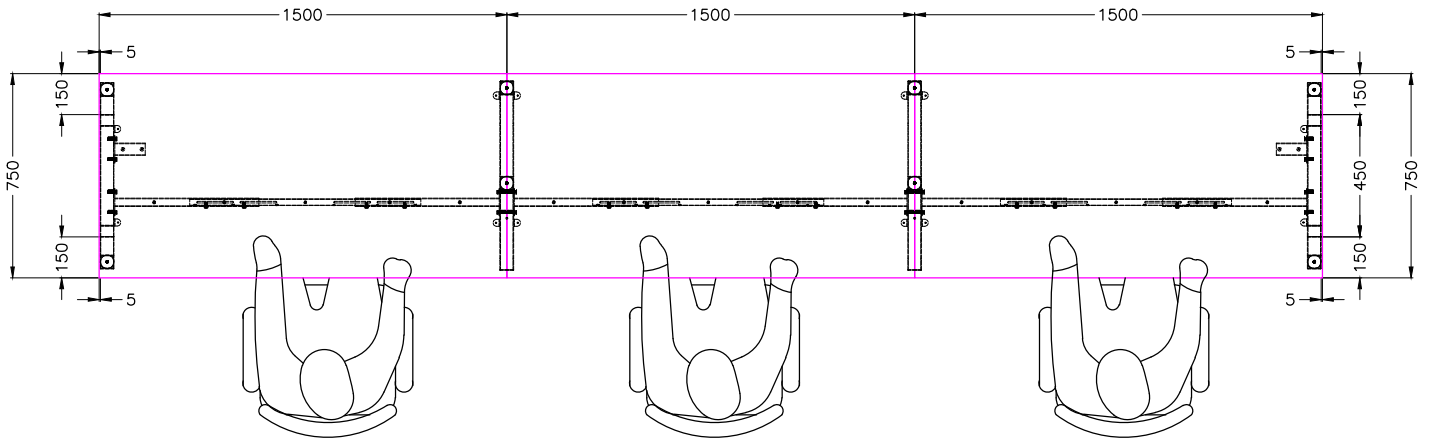

A	VARIOUS SIZES  DESKTOP	x3	C	 2x AN-LE75	x1	D	M6 x 20mm  BUTTON HEAD ALLEN BOLT	x12
B	ST-AB1218  ADJUSTABLE BEAM	x3				E	70mm  CHIPBOARD SCREW	x15
F	100mm x 50mm  BRACKET	x2	G	 3mm SPACER	x3	H	25mm  CHIPBOARD SCREW	x12
I	 ST-INSS	x2						

STEP 1

STEP 2

CAUTION:
HEAVY

2 PERSON HEAVY
ASSEMBLY

READY2GO FURNITURE

PRODUCT CODE:
AN-INS157-3
ASSEMBLY INSTRUCTION-PART1

ASSEMBLED SIZE:
4500L x 750D x 730H

REMARKS:
AN-LE75 + ST-AB1218