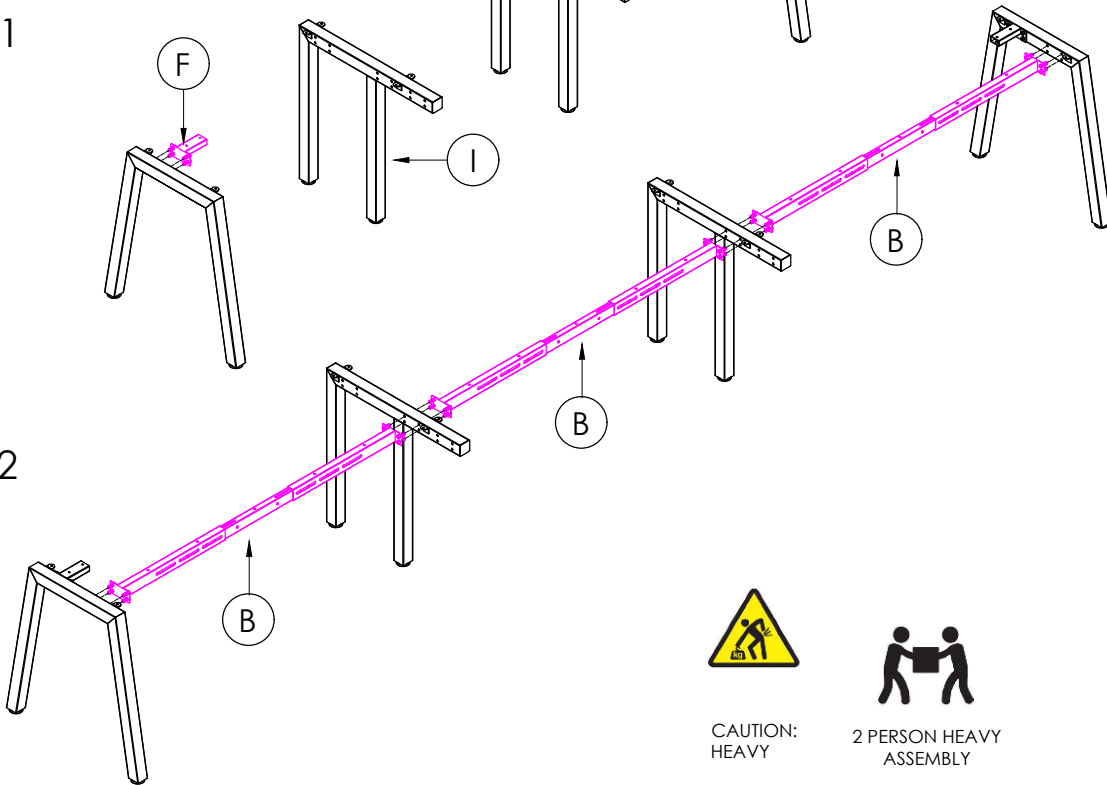

A	VARIOUS SIZES  DESKTOP	x3	C	 2x AN-LE75	x1	D	M6 x 20mm  BUTTON HEAD ALLEN BOLT	x12
B	ST-AB1218  ADJUSTABLE BEAM	x3				E	70mm  CHIPBOARD SCREW	x15
F	100mm x 50mm  BRACKET	x2	G	 3mm SPACER	x3	H	25mm  CHIPBOARD SCREW	x12
I	 ST-INSS	x2						

STEP 1

STEP 2

CAUTION:
HEAVY

2 PERSON HEAVY
ASSEMBLY

READY2GO FURNITURE

PRODUCT CODE:
AN-INS157-3
ASSEMBLY INSTRUCTION-PART1

ASSEMBLED SIZE:
4500L x 750D x 730H

REMARKS:
AN-LE75 + ST-AB1218