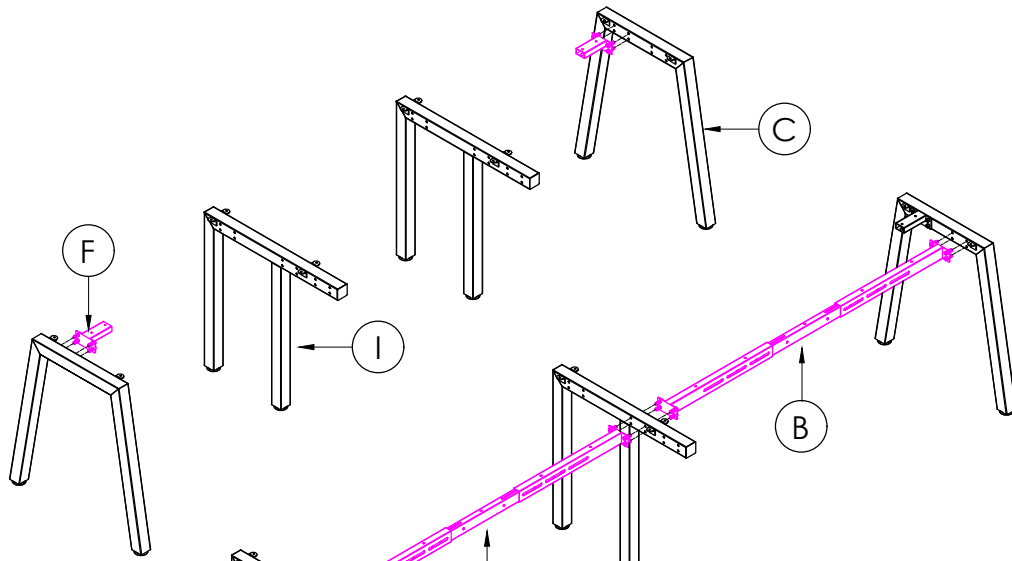

A	VARIOUS SIZES  DESKTOP	x3	C	 2x AN-LE75	x1	D	M6 x 20mm  BUTTON HEAD ALLEN BOLT	x12
B	ST-AB1218  ADJUSTABLE BEAM	x3				E	70mm  CHIPBOARD SCREW	x15
F	100mm x 50mm  BRACKET	x2	G	 3mm SPACER	x3	H	25mm  CHIPBOARD SCREW	x12
I	 ST-INSS	x2						

STEP 1

STEP 2

CAUTION:
HEAVY

2 PERSON HEAVY
ASSEMBLY

READY2GO FURNITURE

PRODUCT CODE:
AN-INS157-3
ASSEMBLY INSTRUCTION-PART1

ASSEMBLED SIZE:
4500L x 750D x 730H

REMARKS:
AN-LE75 + ST-AB1218