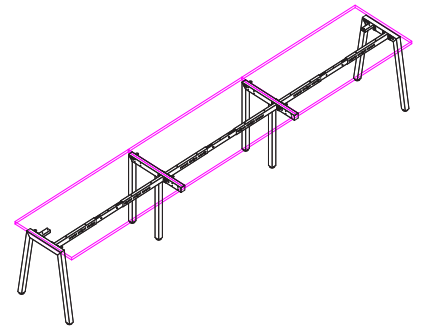

## 3 Person Inline Single Sided

AN-INS127-3 / AN-INS157-3 / AN-INS187-3

### FEATURES

- 25mm tops with cable scallop
- 50 x 50 Powdercoated LEAN steel Frames
- 1x Adjustable Beams Per Person
- Height adjustable feet 30mm
- 10 Year Warranty

1x ST-AB1218 - Adjustable Beam - 870L x 145W x 125H 9kg - 0.01m<sup>3</sup> (2 beams per ctn)

1x ST-AB1218 - Adjustable Beam - 870L x 145W x 125H 4.5kg - 0.01m<sup>3</sup>

2x ST-INSS - Single Shared Leg - 720L x 120W x 720H 8kg - 0.062m<sup>3</sup>