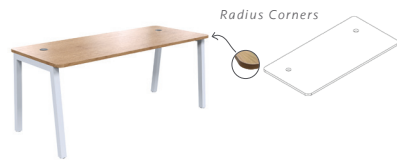

# LEAN DESKING

DESK WITH STRAIGHT CORNER TOP

Size	Code
1200 x 750	AN-DK127C*
1500 x 750	AN-DK157C
1800 x 750	AN-DK187C
2100 x 750	AN-DK217C*

\*Only available in Beech and White tops

DESK WITH RADIUS CORNER TOP