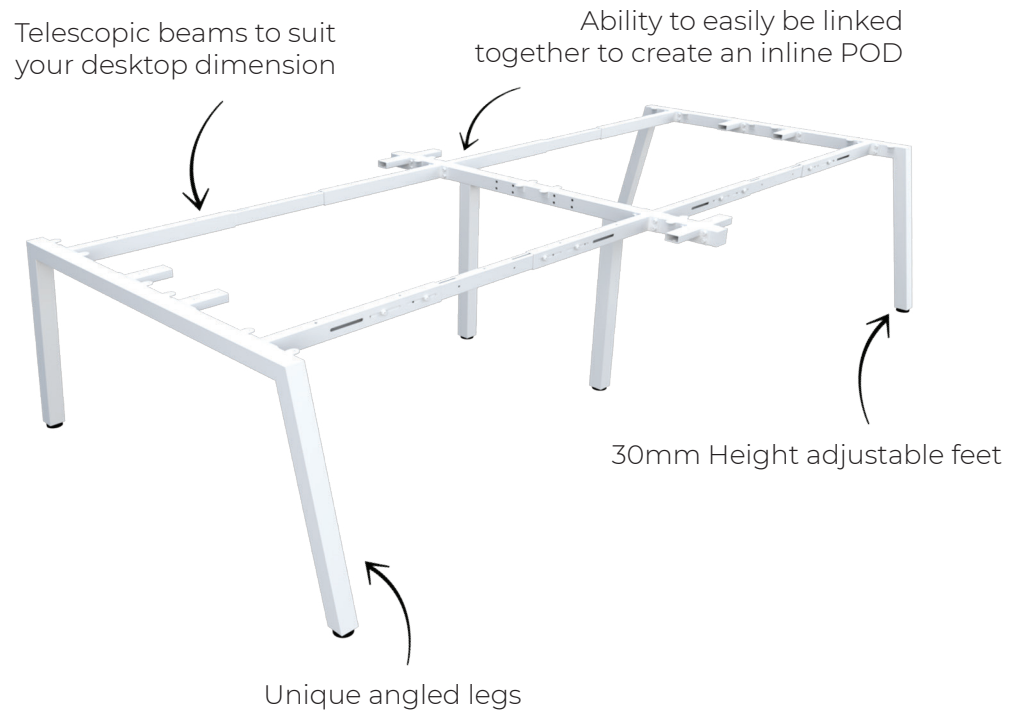

# LEAN DESKING

UNIQUE ANGLED LEG DESIGN

## LEAN DESKING

Featuring unique angled legs, the LEAN frame is perfect for the modern office environment and user. Designed to compliment a minimal aesthetic, the LEAN frame has the 'less is more' stylish approach.

LEAN is the ultimate adaptable desk and the perfect addition to any office area. No need to compromise functionality for style. Find the perfect configuration or design to satisfy the needs of any work space. LEAN frames easily link together, making the perfect solution for your ever-changing workspace.

### Features

- Available in 3 different top designs
  - Corner Top with Cable Scallop
  - Corner Top with Cable Holes
  - Curved Radius Corner Top with Cable Holes
- 50mm x 50mm White or Black powdercoated LEAN steel frames
- Recessed shared legs
- Height adjustable feet
- Easily linked together either side-by-side, or back-to-back
- 10 Year Warranty