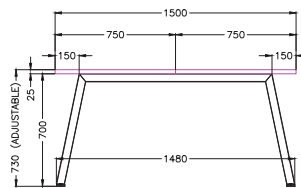

# DOUBLE INLINE TECHNICAL DRAWING

# DOUBLE INLINE FRAME COMPONENTS

ISOMETRIC VIEW

TOP VIEW

FRONT VIEW

SIDE VIEW

DOUBLE INLINE END LEG

Size	Code
1200W x 700H	AN-LE12

DOUBLE INLINE SHARED LEG

Size	Code
1400W X 700H	ST-INDS

ADJUSTABLE BEAM

Size	Code
1200 - 1800	ST-AB1218
1800 - 2400	ST-AB1824