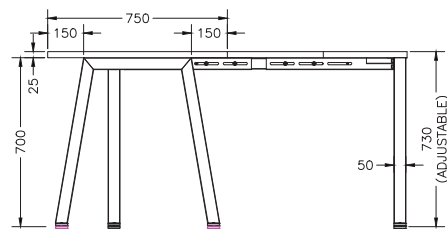

WORKSTATION TECHNICAL DRAWING

WORKSTATION FRAME COMPONENTS