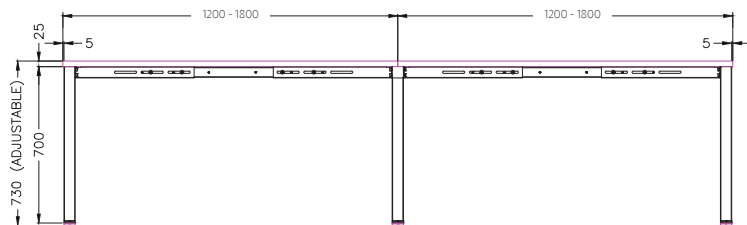

SINGLE INLINE TECHNICAL DRAWING

SINGLE INLINE FRAME COMPONENTS

Size	Code
450W x 700H	AN-LE75

Size	Code
700W x 700H	ST-INSS