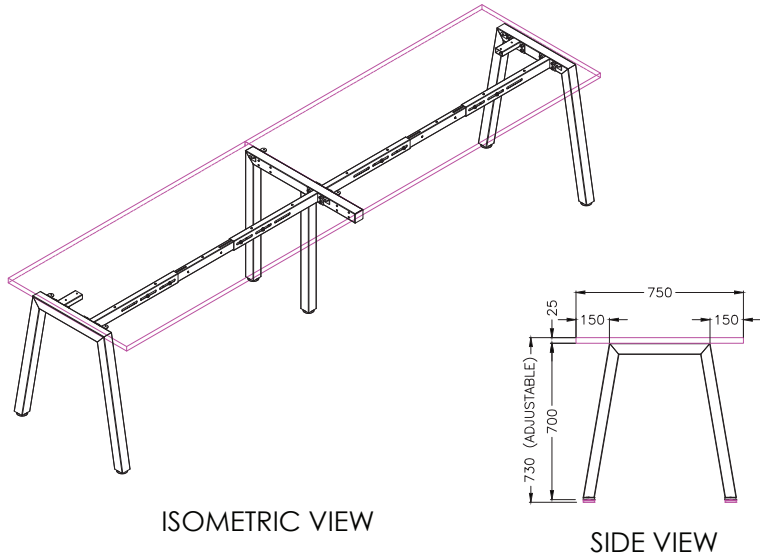

SINGLE INLINE TECHNICAL DRAWING

SINGLE INLINE FRAME COMPONENTS

Size	Code
450W x 700H	AN-LE75

Size	Code
700W x 700H	ST-INSS