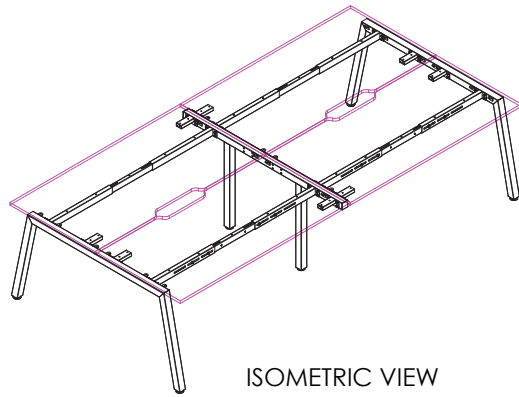

# SINGLE INLINE TECHNICAL DRAWING

# SINGLE INLINE FRAME COMPONENTS

SINGLE INLINE END LEG

Size	Code
450W x 700H	AN-LE75

SINGLE INLINE SHARED LEG

Size	Code
700W x 700H	ST-INSS

ADJUSTABLE BEAM

Size	Code
1200 - 1800	ST-AB1218
1800 - 2400	ST-AB1824

# DOUBLE INLINE TECHNICAL DRAWING

# DOUBLE INLINE FRAME COMPONENTS

ISOMETRIC VIEW

TOP VIEW

FRONT VIEW

SIDE VIEW

DOUBLE INLINE END LEG

Size	Code
1200W x 700H	AN-LE12

DOUBLE INLINE SHARED LEG