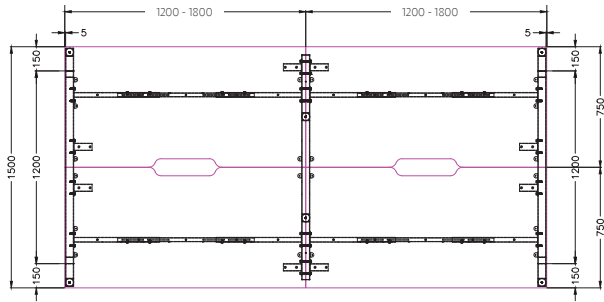

# SINGLE INLINE TECHNICAL DRAWING

# SINGLE INLINE FRAME COMPONENTS

SINGLE INLINE END LEG

Size	Code
450W x 700H	AN-LE75

SINGLE INLINE SHARED LEG

Size	Code
700W x 700H	ST-INSS

ADJUSTABLE BEAM

Size	Code
1200 - 1800	ST-AB1218
1800 - 2400	ST-AB1824

# DOUBLE INLINE TECHNICAL DRAWING

# DOUBLE INLINE FRAME COMPONENTS

ISOMETRIC VIEW

TOP VIEW

FRONT VIEW

SIDE VIEW

DOUBLE INLINE END LEG

Size	Code
1200W x 700H	AN-LE12

DOUBLE INLINE SHARED LEG