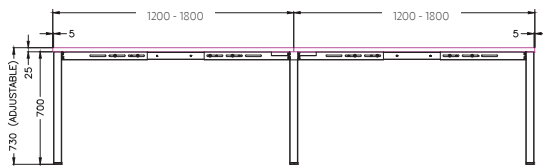

# SINGLE INLINE FRAME COMPONENTS

SINGLE INLINE END LEG

Size	Code
450W x 700H	AN-LE75

SINGLE INLINE SHARED LEG

Size	Code
700W x 700H	ST-INSS

ADJUSTABLE BEAM

Size	Code
1200 - 1800	ST-AB1218
1800 - 2400	ST-AB1824

# DOUBLE INLINE TECHNICAL DRAWING

# DOUBLE INLINE FRAME COMPONENTS

ISOMETRIC VIEW

TOP VIEW

FRONT VIEW

SIDE VIEW

DOUBLE INLINE END LEG

Size	Code
1200W x 700H	AN-LE12

DOUBLE INLINE SHARED LEG