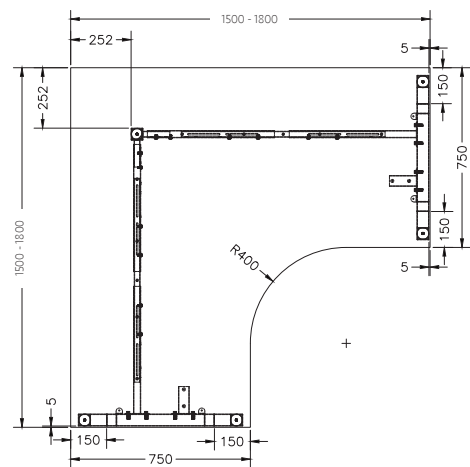

WORKSTATION TECHNICAL DRAWING

WORKSTATION FRAME COMPONENTS

Size	Code
450W x 700H	AN-LE75

Size	Code
700H	ST-WSL

Size	Code
1200 - 1800	ST-AB1218
1800 - 2400	ST-AB1824