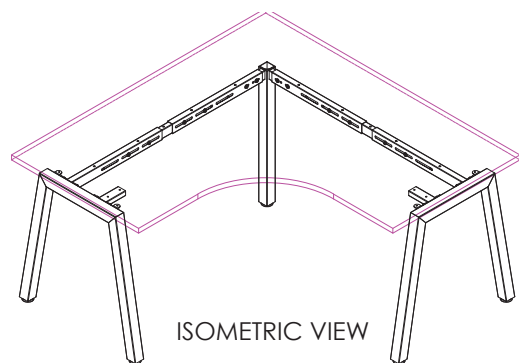

WORKSTATION TECHNICAL DRAWING

WORKSTATION FRAME COMPONENTS

Size	Code
450W x 700H	AN-LE75

Size	Code
700H	ST-WSL

Size	Code
1200 - 1800	ST-AB1218
1800 - 2400	ST-AB1824